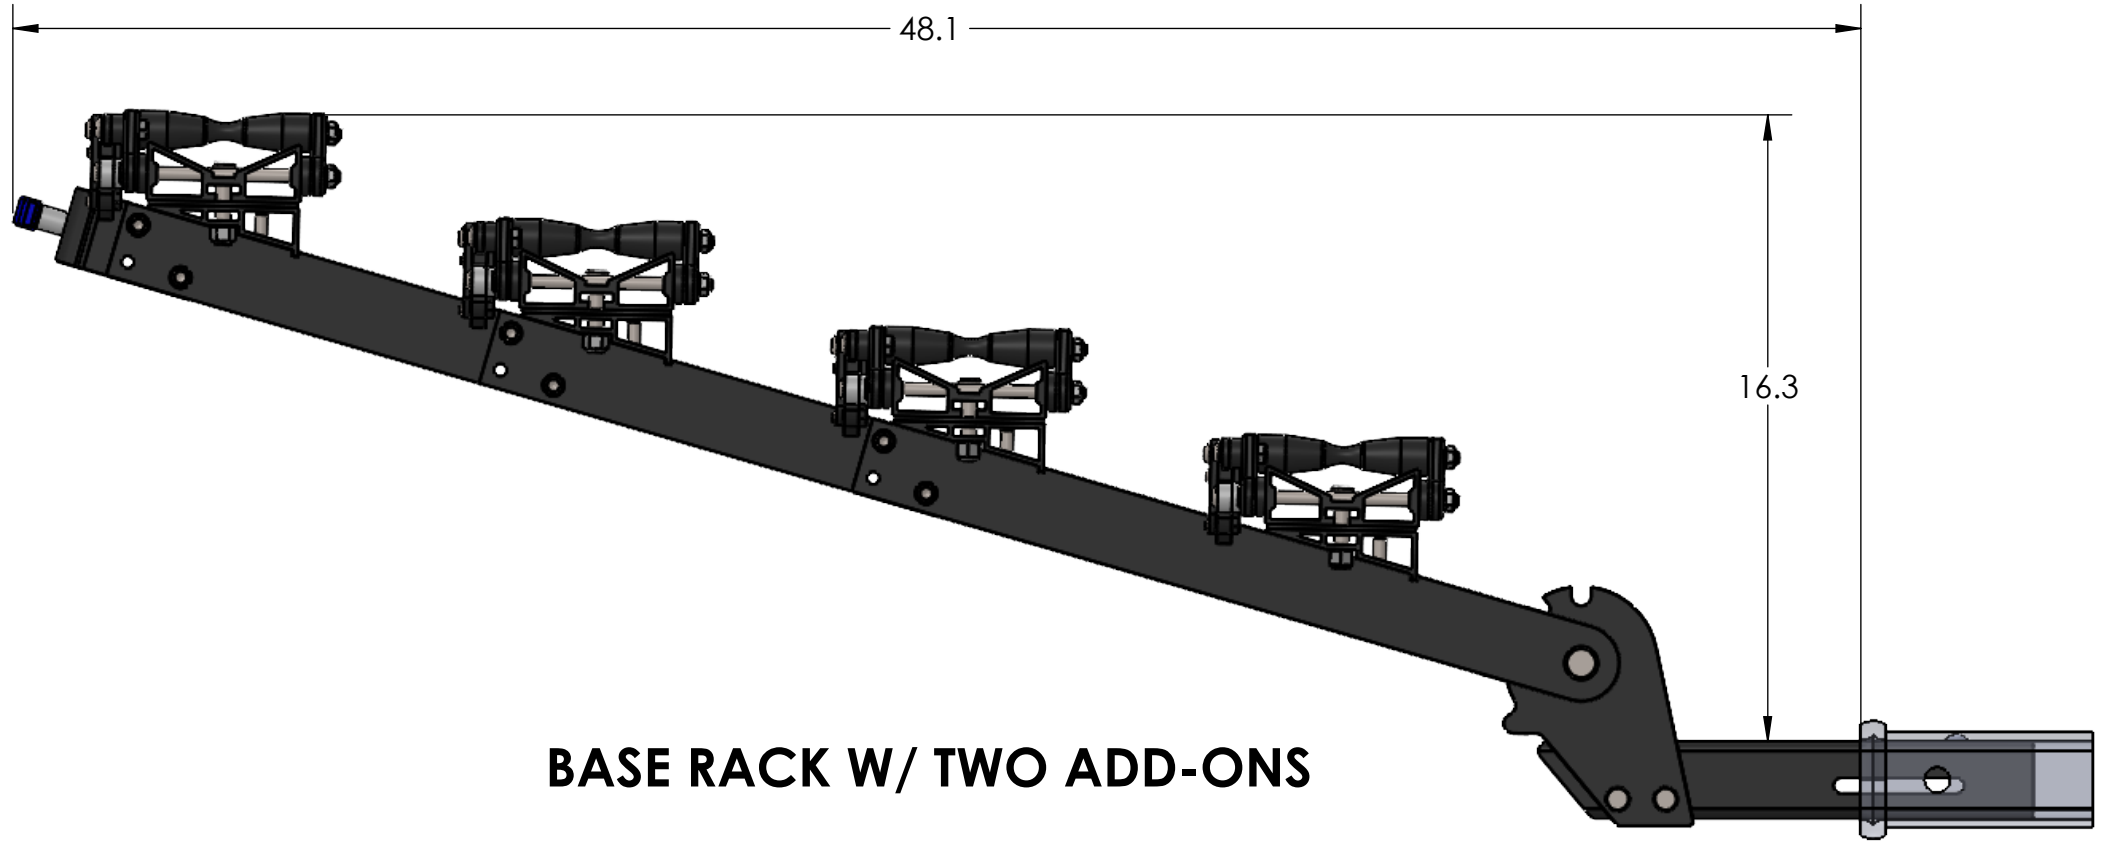

1.25" EQUIP'D SINGLE

STORAGE POSITION

RIDE POSITION

DOWN POSITION

OVERALL WIDTH

1.25" EQUIP'D SINGLE - STORAGE POSITION

BASE RACK

BASE RACK W/ ONE ADD-ON

2.00" EQUIP'D SINGLE - DOWN POSITION

BASE RACK W/ ONE ADD-ON

BASE RACK

BASE RACK W/ TWO ADD-ONS

2.00" EQUIP'D DOUBLE

STORAGE POSITION

RIDE POSITION

DOWN POSITION

OVERALL WIDTH

2.00" EQUIP'D DOUBLE - STORAGE POSITION

BASE RACK

BASE RACK W/ ONE ADD-ON

BASE RACK W/ TWO ADD-ONS

2.00" EQUIP'D DOUBLE - RIDE POSITION

BASE RACK W/ ONE ADD-ON

BASE RACK

BASE RACK W/ TWO ADD-ONS

2.00" EQUIP'D DOUBLE - DOWN POSITION

BASE RACK W/ ONE ADD-ON

BASE RACK

BASE RACK W/ TWO ADD-ONS