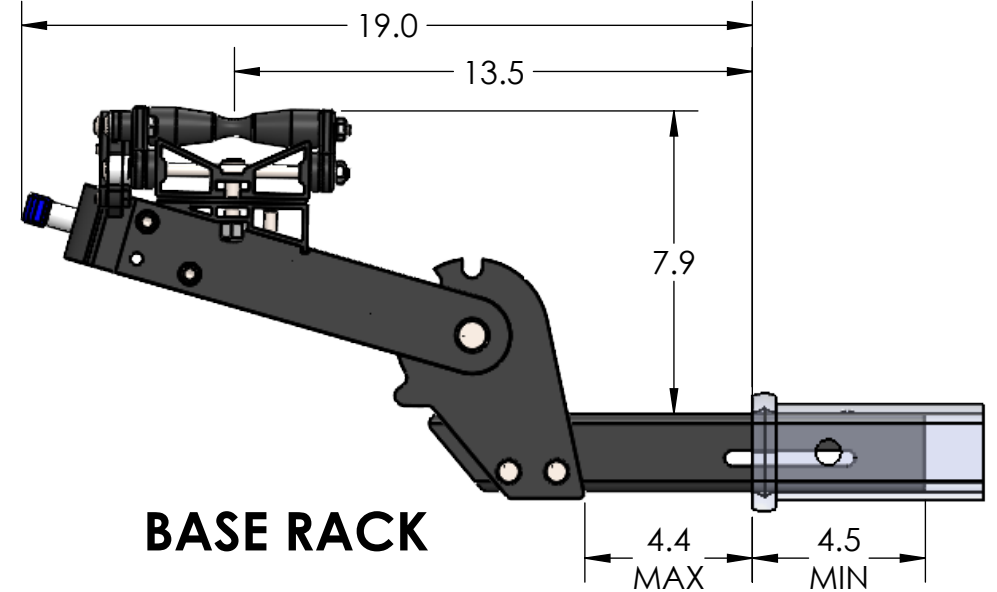

BASE RACK W/ TWO ADD-ONS

1.25" EQUIP'D SINGLE - RIDE POSITION

1.25" EQUIP'D SINGLE - DOWN POSITION

BASE RACK W/ ONE ADD-ON

BASE RACK

BASE RACK W/ TWO ADD-ONS

2.00" EQUIP'D SINGLE

OVERALL WIDTH

2.00" EQUIP'D SINGLE - STORAGE POSITION

BASE RACK

BASE RACK W/ ONE ADD-ON

BASE RACK W/ TWO ADD-ONS

2.00" EQUIP'D SINGLE - RIDE POSITION

BASE RACK W/ ONE ADD-ON

BASE RACK

BASE RACK W/ TWO ADD-ONS

2.00" EQUIP'D SINGLE - DOWN POSITION

BASE RACK W/ ONE ADD-ON

BASE RACK

BASE RACK W/ TWO ADD-ONS

2.00" EQUIP'D DOUBLE

STORAGE POSITION

RIDE POSITION

DOWN POSITION

OVERALL WIDTH

2.00" EQUIP'D DOUBLE - STORAGE POSITION

BASE RACK

BASE RACK W/ ONE ADD-ON

BASE RACK W/ TWO ADD-ONS

2.00" EQUIP'D DOUBLE - RIDE POSITION

BASE RACK W/ ONE ADD-ON

BASE RACK