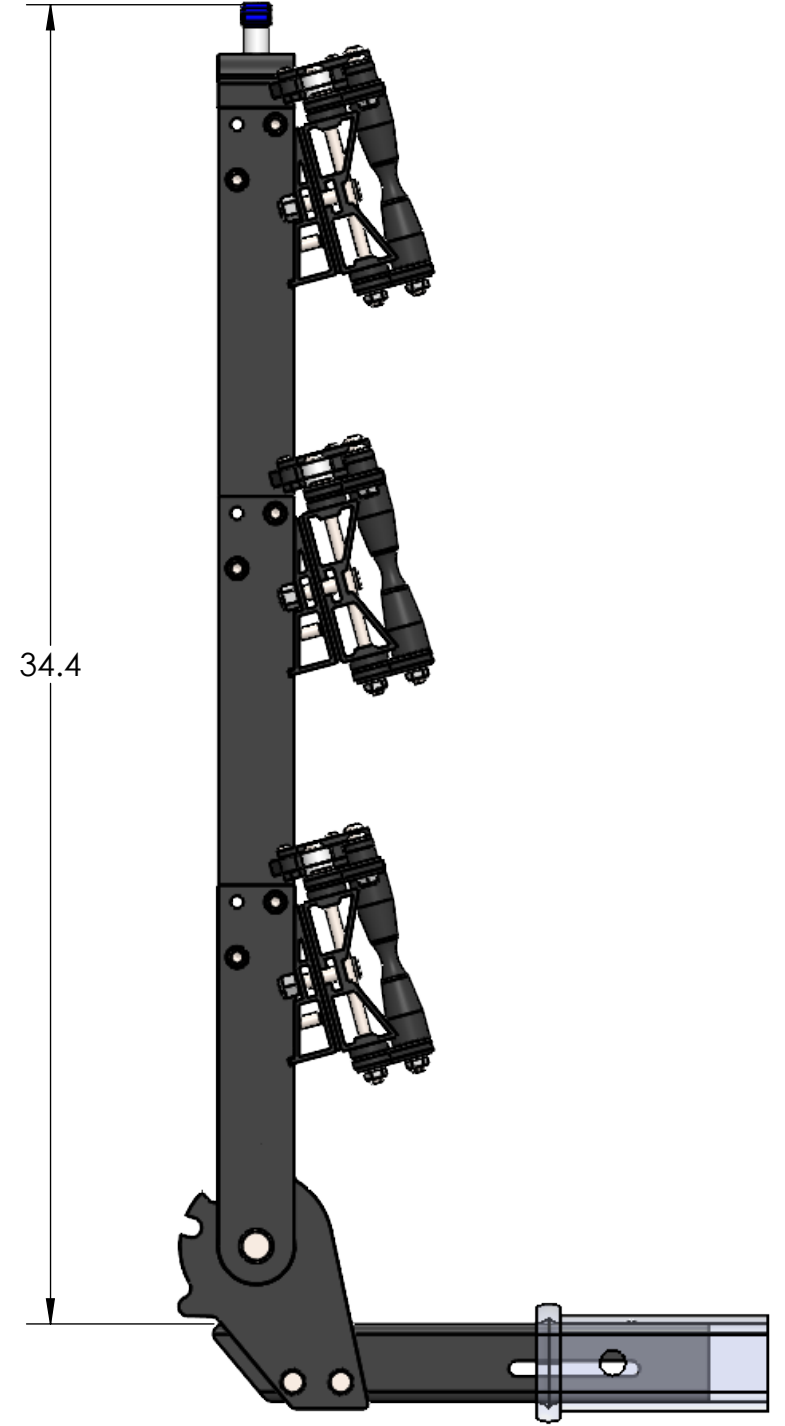

1.25" EQUIP'D SINGLE

STORAGE POSITION

RIDE POSITION

DOWN POSITION

OVERALL WIDTH

1.25" EQUIP'D SINGLE - STORAGE POSITION

BASE RACK

BASE RACK W/ ONE ADD-ON

BASE RACK W/ TWO ADD-ONS

1.25" EQUIP'D SINGLE - RIDE POSITION

1.25" EQUIP'D SINGLE - DOWN POSITION

BASE RACK W/ ONE ADD-ON

BASE RACK

BASE RACK W/ TWO ADD-ONS

2.00" EQUIP'D SINGLE

OVERALL WIDTH

2.00" EQUIP'D SINGLE - STORAGE POSITION

BASE RACK

BASE RACK W/ ONE ADD-ON

BASE RACK W/ TWO ADD-ONS

2.00" EQUIP'D SINGLE - RIDE POSITION

BASE RACK W/ ONE ADD-ON

BASE RACK

BASE RACK W/ TWO ADD-ONS

2.00" EQUIP'D SINGLE - DOWN POSITION

BASE RACK W/ ONE ADD-ON

BASE RACK

BASE RACK W/ TWO ADD-ONS

2.00" EQUIP'D DOUBLE

STORAGE POSITION

RIDE POSITION

DOWN POSITION