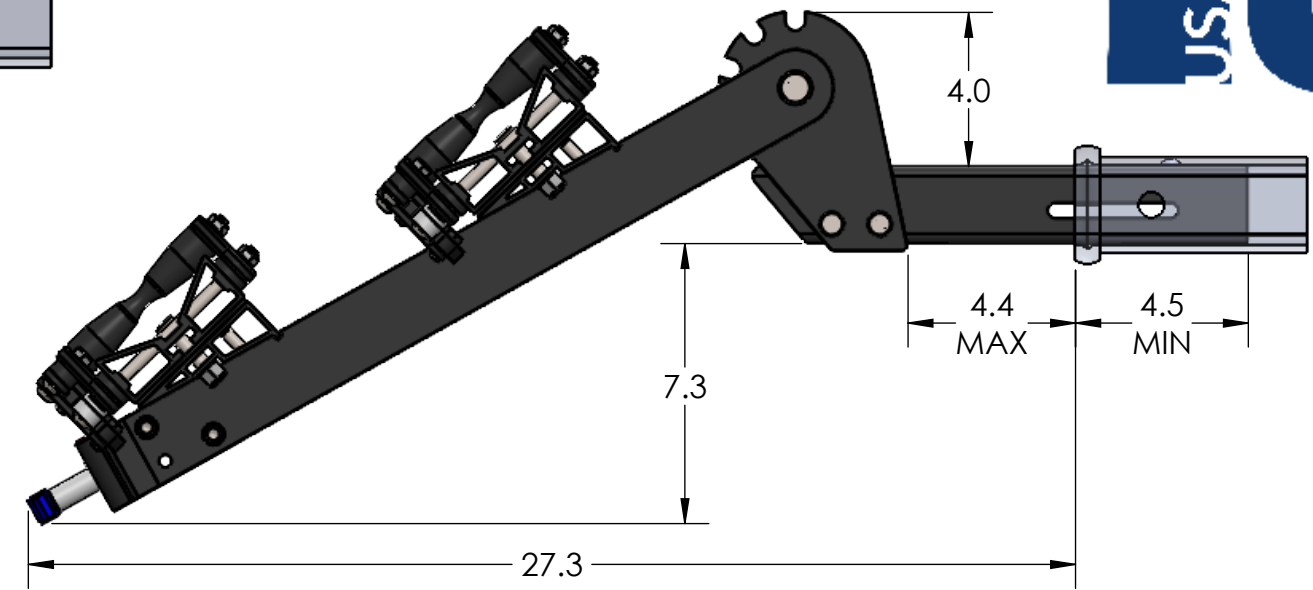

2.00" EQUIP'D DOUBLE - DOWN POSITION

BASE RACK