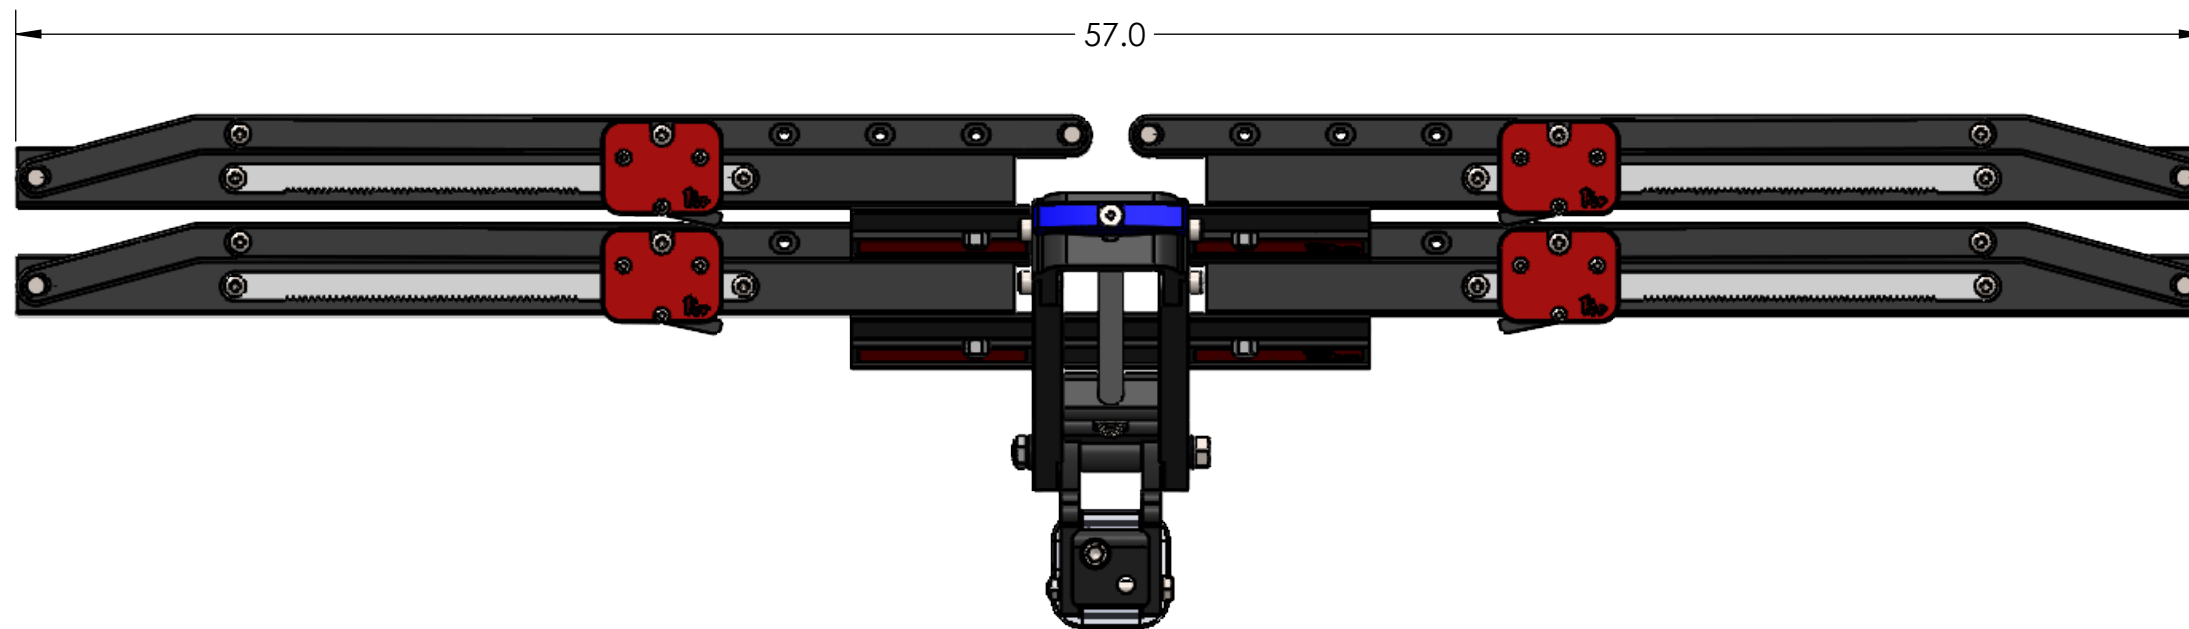

2.00" EQUIP'D SINGLE - STORAGE POSITION

BASE RACK

BASE RACK W/ ONE ADD-ON

BASE RACK W/ TWO ADD-ONS

2.00" EQUIP'D SINGLE - RIDE POSITION

BASE RACK W/ ONE ADD-ON

BASE RACK

BASE RACK W/ TWO ADD-ONS

2.00" EQUIP'D SINGLE - DOWN POSITION

BASE RACK W/ ONE ADD-ON

BASE RACK

BASE RACK W/ TWO ADD-ONS

2.00" EQUIP'D DOUBLE

STORAGE POSITION

RIDE POSITION

DOWN POSITION

OVERALL WIDTH

2.00" EQUIP'D DOUBLE - STORAGE POSITION

BASE RACK

BASE RACK W/ ONE ADD-ON

BASE RACK W/ TWO ADD-ONS

2.00" EQUIP'D DOUBLE - RIDE POSITION

BASE RACK W/ ONE ADD-ON

BASE RACK