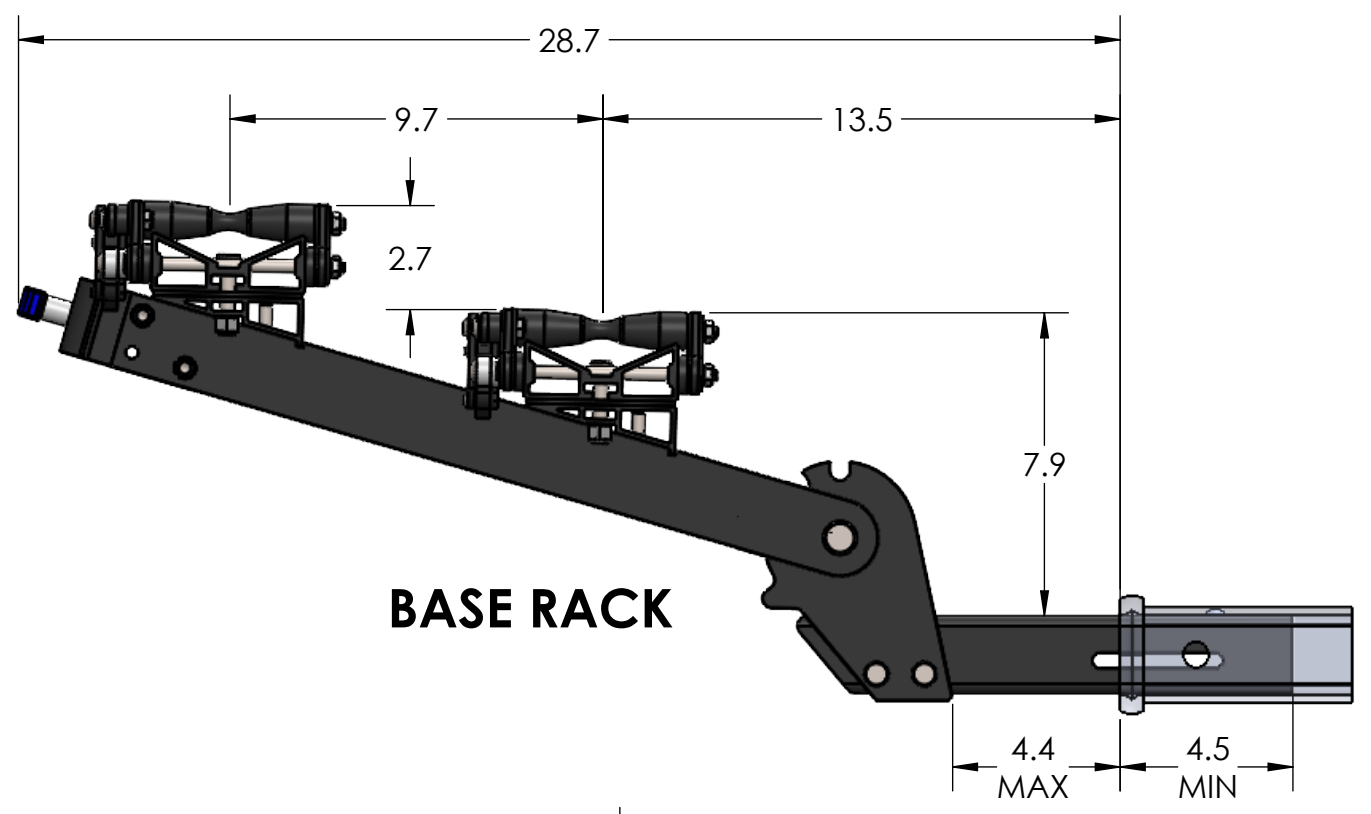

2.00" EQUIP'D SINGLE - DOWN POSITION

BASE RACK W/ ONE ADD-ON

BASE RACK

BASE RACK W/ TWO ADD-ONS

2.00" EQUIP'D DOUBLE

STORAGE POSITION

RIDE POSITION

DOWN POSITION

OVERALL WIDTH

2.00" EQUIP'D DOUBLE - STORAGE POSITION

BASE RACK

BASE RACK W/ ONE ADD-ON

BASE RACK W/ TWO ADD-ONS

2.00" EQUIP'D DOUBLE - RIDE POSITION

BASE RACK W/ ONE ADD-ON

BASE RACK