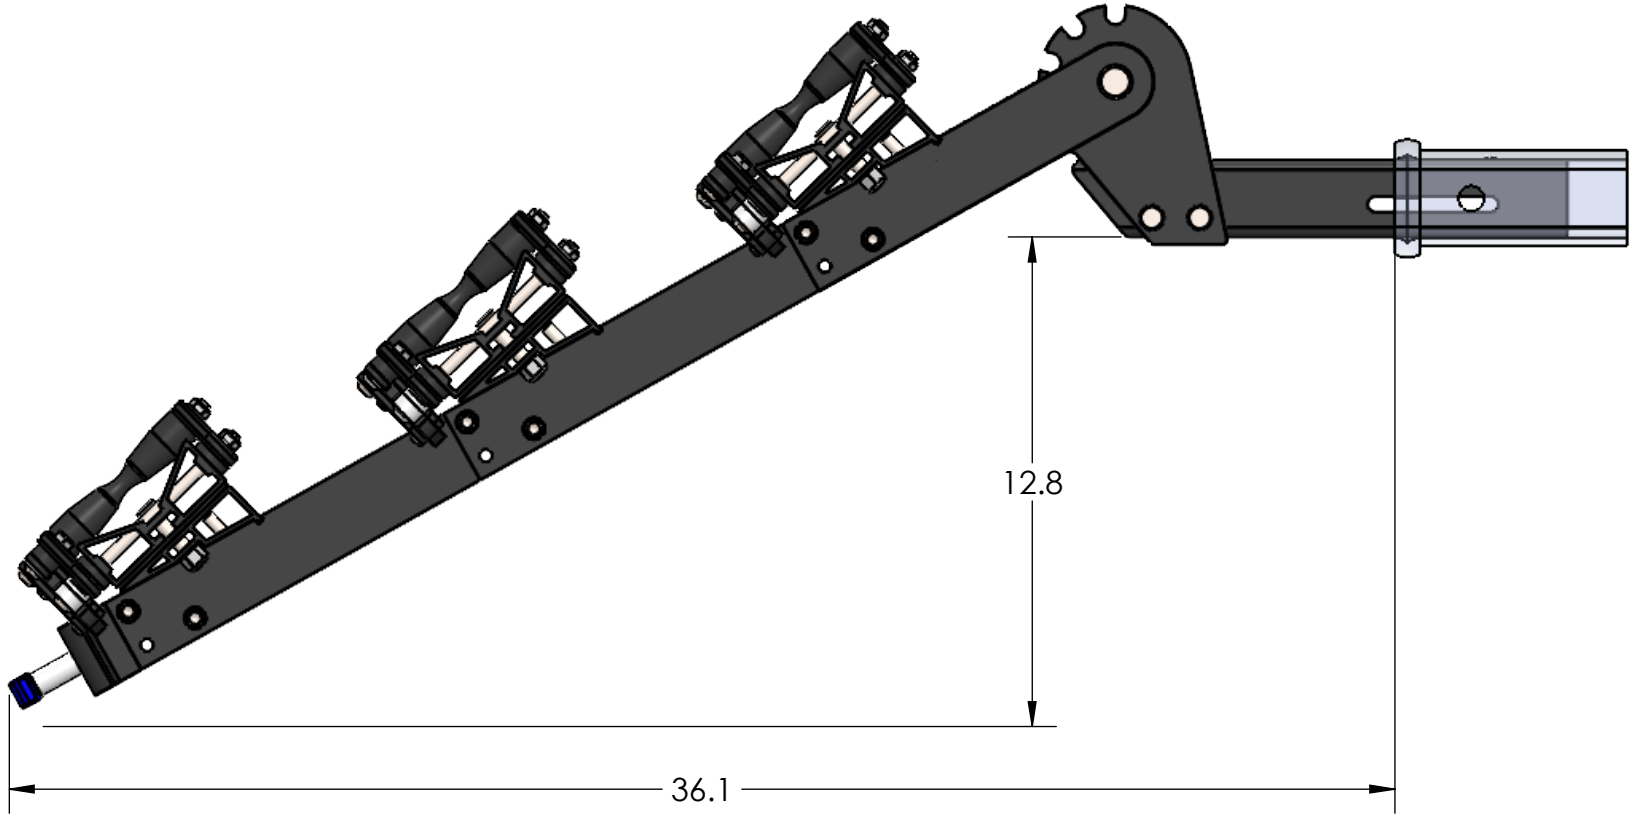

1.25" EQUIP'D SINGLE

STORAGE POSITION

RIDE POSITION

DOWN POSITION

OVERALL WIDTH

1.25" EQUIP'D SINGLE - STORAGE POSITION

BASE RACK

BASE RACK W/ ONE ADD-ON

BASE RACK W/ TWO ADD-ONS

1.25" EQUIP'D SINGLE - RIDE POSITION

1.25" EQUIP'D SINGLE - DOWN POSITION

BASE RACK W/ ONE ADD-ON

BASE RACK

BASE RACK W/ TWO ADD-ONS

2.00" EQUIP'D SINGLE

OVERALL WIDTH

2.00" EQUIP'D SINGLE - STORAGE POSITION

BASE RACK

BASE RACK W/ ONE ADD-ON

BASE RACK W/ TWO ADD-ONS

2.00" EQUIP'D SINGLE - RIDE POSITION

BASE RACK W/ ONE ADD-ON

BASE RACK

BASE RACK W/ TWO ADD-ONS

2.00" EQUIP'D SINGLE - DOWN POSITION

BASE RACK W/ ONE ADD-ON

BASE RACK

BASE RACK W/ TWO ADD-ONS

2.00" EQUIP'D DOUBLE

STORAGE POSITION

RIDE POSITION

DOWN POSITION