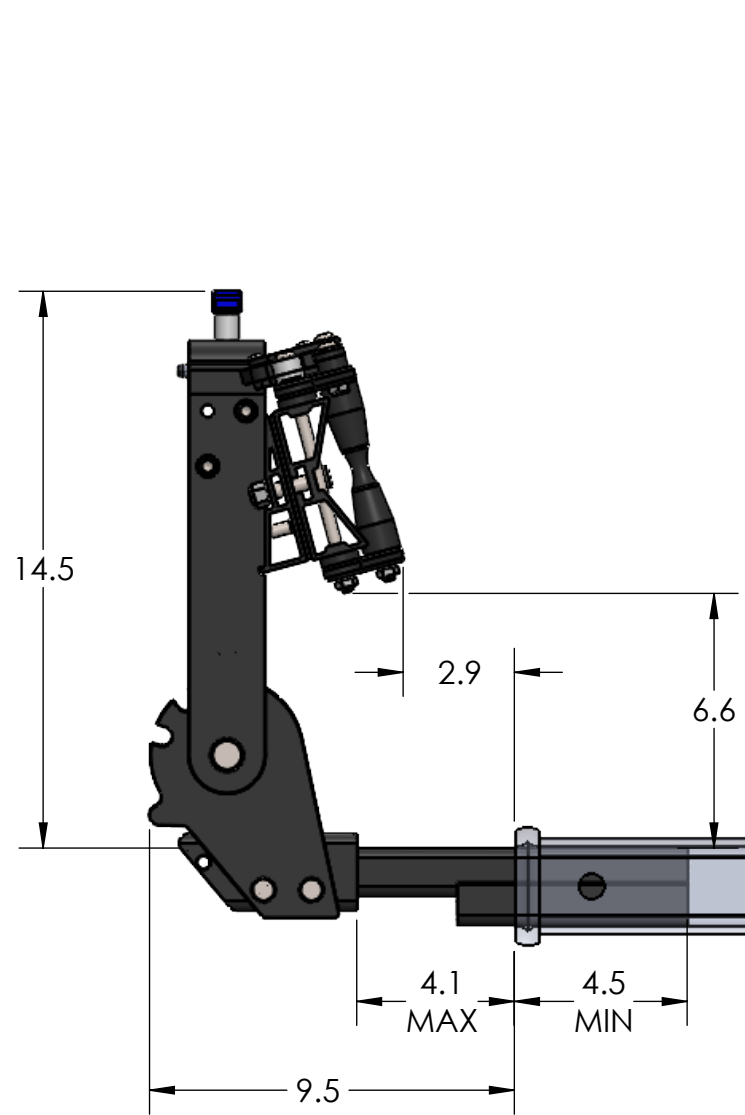

1.25" EQUIP'D SINGLE

STORAGE POSITION

RIDE POSITION

DOWN POSITION

OVERALL WIDTH

1.25" EQUIP'D SINGLE - STORAGE POSITION

BASE RACK

BASE RACK W/ ONE ADD-ON

BASE RACK W/ TWO ADD-ONS

1.25" EQUIP'D SINGLE - RIDE POSITION

1.25" EQUIP'D SINGLE - DOWN POSITION

BASE RACK W/ ONE ADD-ON

BASE RACK

BASE RACK W/ TWO ADD-ONS

2.00" EQUIP'D SINGLE

OVERALL WIDTH

2.00" EQUIP'D SINGLE - STORAGE POSITION

BASE RACK

BASE RACK W/ ONE ADD-ON

BASE RACK W/ TWO ADD-ONS

2.00" EQUIP'D SINGLE - RIDE POSITION

BASE RACK W/ ONE ADD-ON

BASE RACK

BASE RACK W/ TWO ADD-ONS

OVERALL WIDTH

2.00" EQUIP'D DOUBLE - STORAGE POSITION

BASE RACK

BASE RACK W/ ONE ADD-ON

BASE RACK W/ TWO ADD-ONS

2.00" EQUIP'D DOUBLE - RIDE POSITION

BASE RACK W/ ONE ADD-ON

BASE RACK