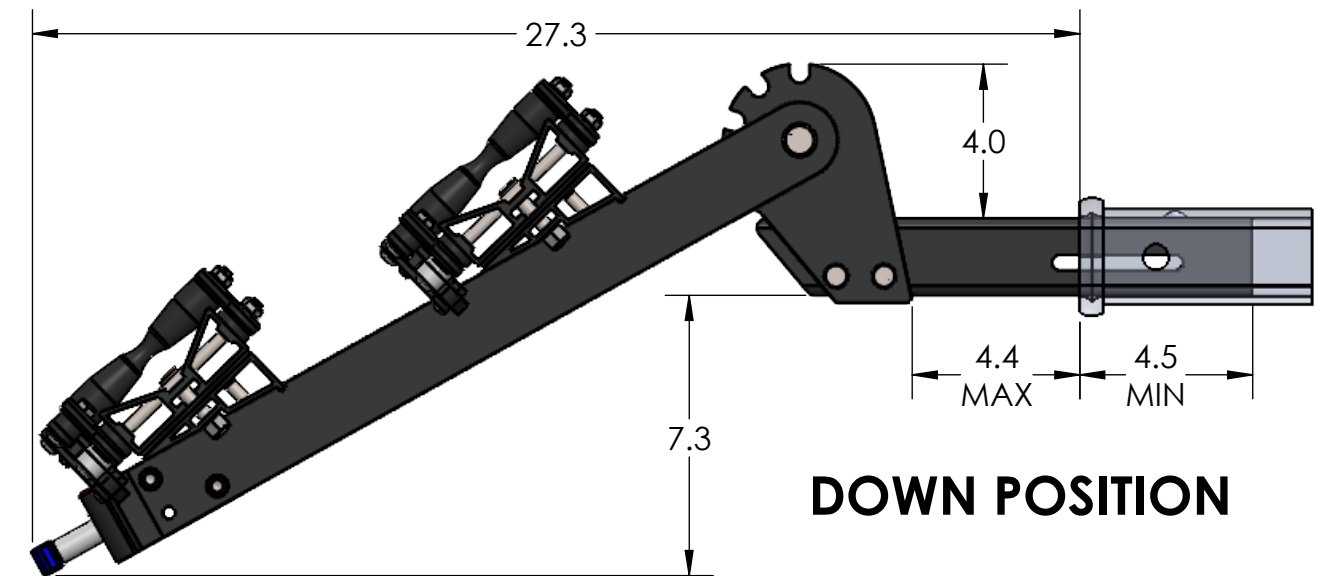

2.00" EQUIP'D SINGLE - DOWN POSITION

BASE RACK W/ ONE ADD-ON

BASE RACK

BASE RACK W/ TWO ADD-ONS

2.00" EQUIP'D DOUBLE

STORAGE POSITION

RIDE POSITION

DOWN POSITION

OVERALL WIDTH

2.00" EQUIP'D DOUBLE - STORAGE POSITION

BASE RACK

BASE RACK W/ ONE ADD-ON

BASE RACK W/ TWO ADD-ONS

2.00" EQUIP'D DOUBLE - RIDE POSITION

BASE RACK W/ ONE ADD-ON

BASE RACK