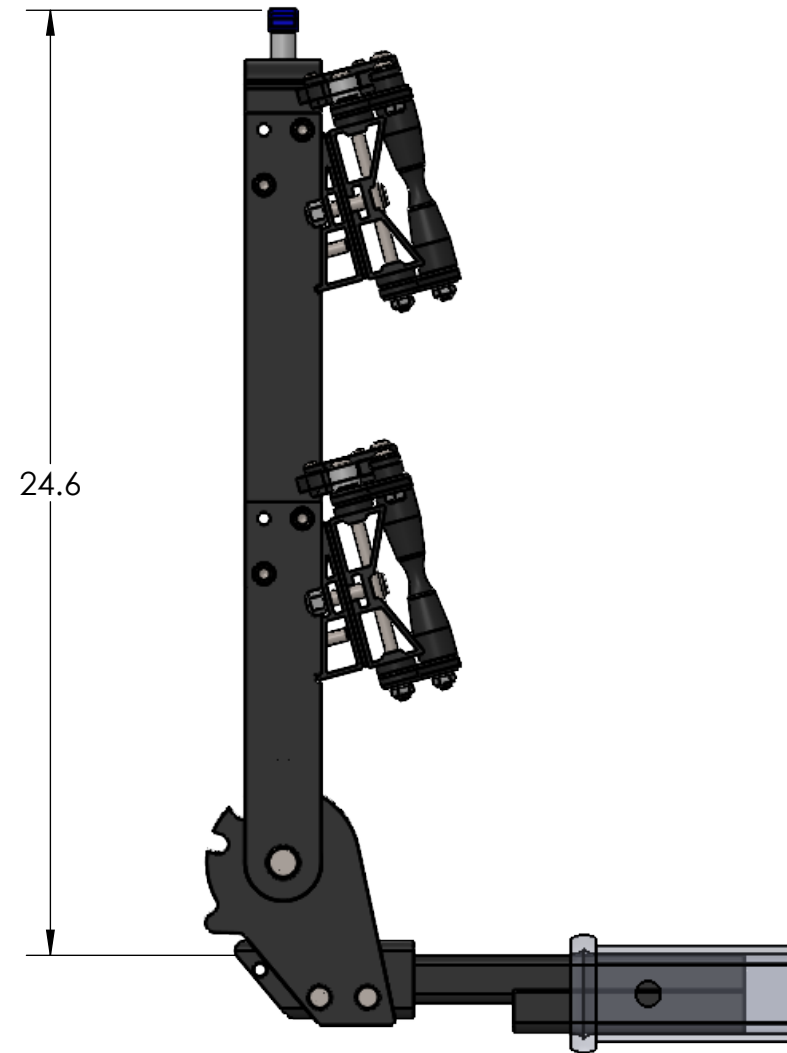

1.25" EQUIP'D SINGLE

STORAGE POSITION

RIDE POSITION

DOWN POSITION

OVERALL WIDTH

1.25" EQUIP'D SINGLE - STORAGE POSITION

BASE RACK

BASE RACK W/ ONE ADD-ON

BASE RACK W/ TWO ADD-ONS

1.25" EQUIP'D SINGLE - RIDE POSITION

1.25" EQUIP'D SINGLE - DOWN POSITION

BASE RACK W/ ONE ADD-ON

BASE RACK

BASE RACK W/ TWO ADD-ONS

2.00" EQUIP'D SINGLE

OVERALL WIDTH

2.00" EQUIP'D SINGLE - STORAGE POSITION

BASE RACK

BASE RACK W/ ONE ADD-ON

BASE RACK W/ TWO ADD-ONS

2.00" EQUIP'D SINGLE - RIDE POSITION

BASE RACK W/ ONE ADD-ON

BASE RACK

BASE RACK W/ TWO ADD-ONS

2.00" EQUIP'D SINGLE - DOWN POSITION

BASE RACK W/ ONE ADD-ON

BASE RACK

BASE RACK W/ TWO ADD-ONS

2.00" EQUIP'D DOUBLE

STORAGE POSITION

RIDE POSITION

DOWN POSITION