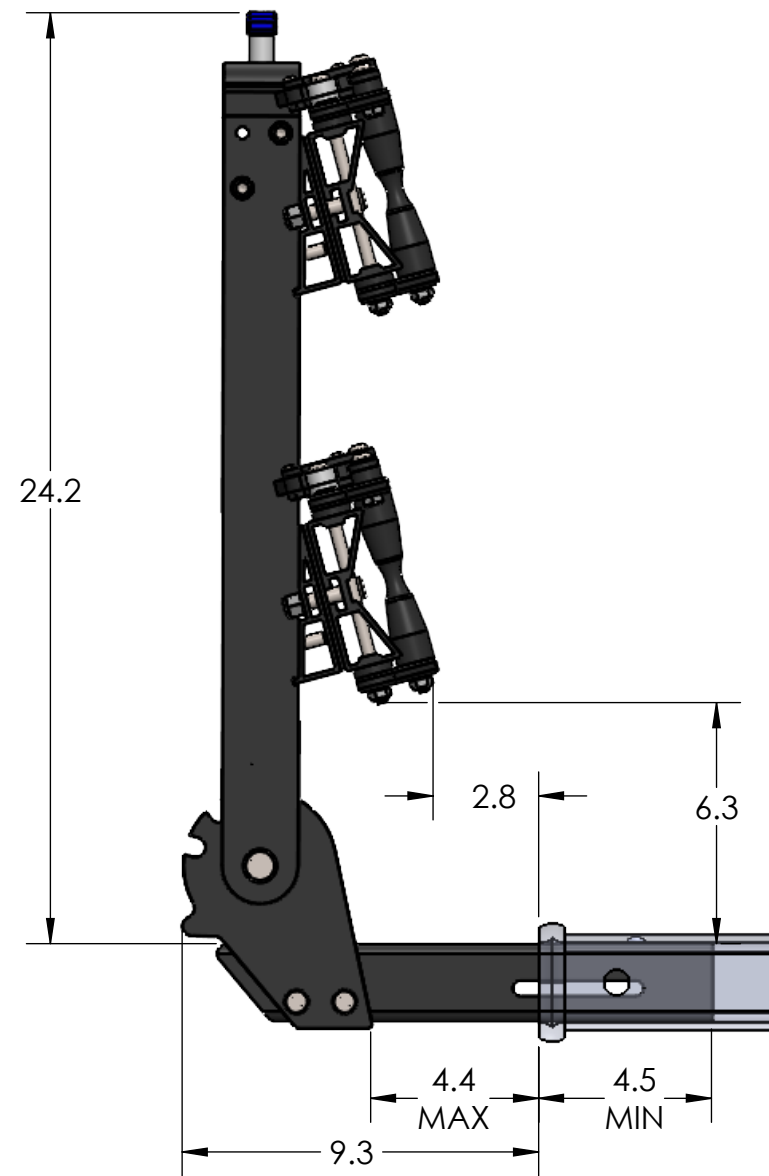

1.25" EQUIP'D SINGLE

STORAGE POSITION

RIDE POSITION

DOWN POSITION

OVERALL WIDTH

1.25" EQUIP'D SINGLE - STORAGE POSITION

BASE RACK

BASE RACK W/ ONE ADD-ON

BASE RACK W/ TWO ADD-ONS

1.25" EQUIP'D SINGLE - RIDE POSITION

1.25" EQUIP'D SINGLE - DOWN POSITION

BASE RACK W/ ONE ADD-ON

BASE RACK

BASE RACK W/ TWO ADD-ONS

2.00" EQUIP'D SINGLE

OVERALL WIDTH

2.00" EQUIP'D SINGLE - DOWN POSITION

BASE RACK W/ ONE ADD-ON

BASE RACK

BASE RACK W/ TWO ADD-ONS

2.00" EQUIP'D DOUBLE

STORAGE POSITION

RIDE POSITION

DOWN POSITION

OVERALL WIDTH

2.00" EQUIP'D DOUBLE - STORAGE POSITION

BASE RACK

BASE RACK W/ ONE ADD-ON

BASE RACK W/ TWO ADD-ONS

2.00" EQUIP'D DOUBLE - RIDE POSITION

BASE RACK W/ ONE ADD-ON

BASE RACK