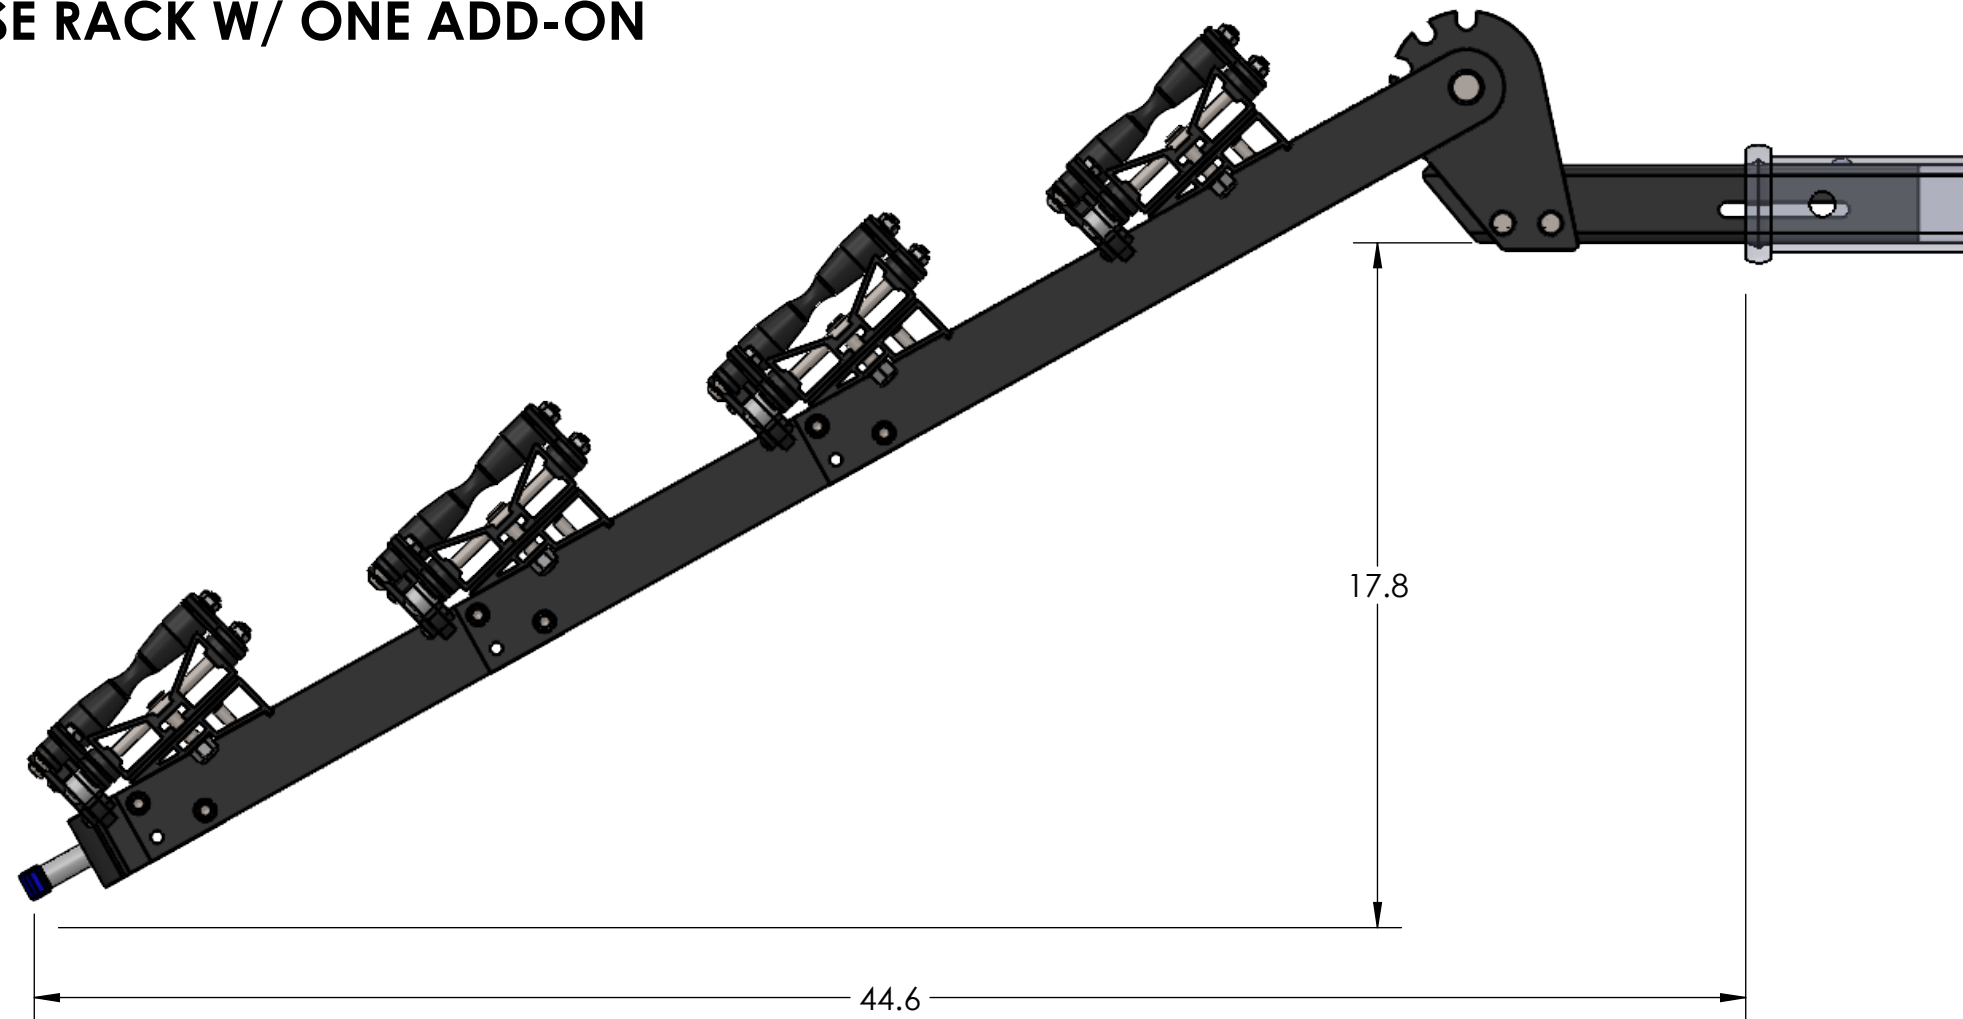

1.25" EQUIP'D SINGLE

STORAGE POSITION

RIDE POSITION

DOWN POSITION

OVERALL WIDTH

1.25" EQUIP'D SINGLE - STORAGE POSITION

BASE RACK

BASE RACK W/ ONE ADD-ON

BASE RACK W/ TWO ADD-ONS

1.25" EQUIP'D SINGLE - RIDE POSITION

1.25" EQUIP'D SINGLE - DOWN POSITION

BASE RACK W/ ONE ADD-ON

BASE RACK

BASE RACK W/ TWO ADD-ONS

2.00" EQUIP'D SINGLE

OVERALL WIDTH

OVERALL WIDTH

2.00" EQUIP'D DOUBLE - STORAGE POSITION

BASE RACK

BASE RACK W/ ONE ADD-ON

BASE RACK W/ TWO ADD-ONS

2.00" EQUIP'D DOUBLE - RIDE POSITION

BASE RACK W/ ONE ADD-ON

BASE RACK

BASE RACK W/ TWO ADD-ONS

2.00" EQUIP'D DOUBLE - DOWN POSITION

BASE RACK W/ ONE ADD-ON

BASE RACK

BASE RACK W/ TWO ADD-ONS