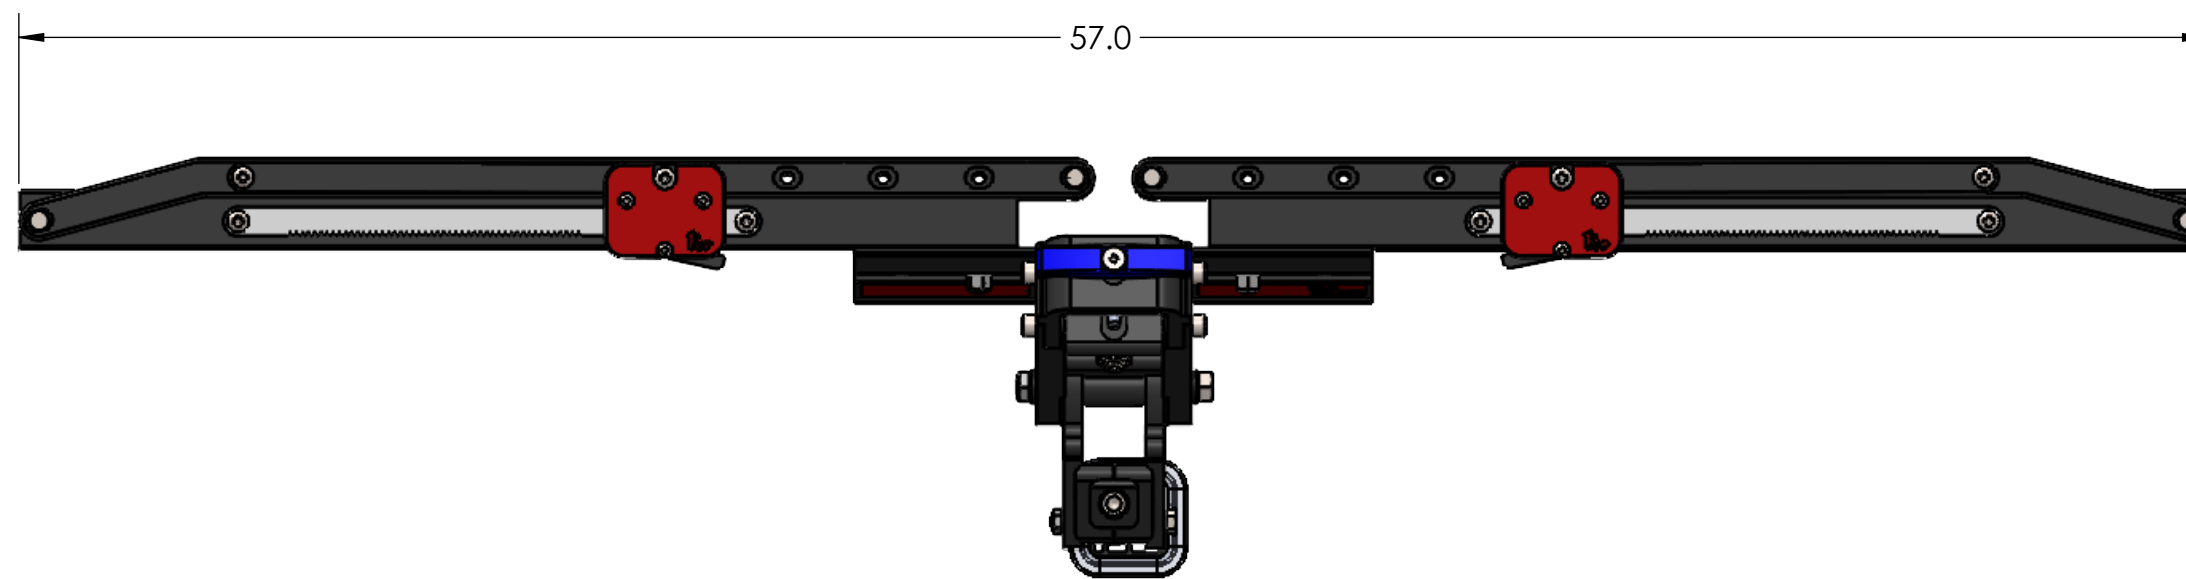

1.25" EQUIP'D SINGLE

STORAGE POSITION

RIDE POSITION

DOWN POSITION

OVERALL WIDTH

1.25" EQUIP'D SINGLE - STORAGE POSITION

BASE RACK

BASE RACK W/ ONE ADD-ON

BASE RACK W/ TWO ADD-ONS

1.25" EQUIP'D SINGLE - RIDE POSITION

1.25" EQUIP'D SINGLE - DOWN POSITION

BASE RACK W/ ONE ADD-ON

BASE RACK

BASE RACK W/ TWO ADD-ONS

2.00" EQUIP'D SINGLE

OVERALL WIDTH

2.00" EQUIP'D SINGLE - STORAGE POSITION

BASE RACK

BASE RACK W/ ONE ADD-ON

BASE RACK W/ TWO ADD-ONS

2.00" EQUIP'D SINGLE - RIDE POSITION

BASE RACK W/ ONE ADD-ON

BASE RACK

BASE RACK W/ TWO ADD-ONS

2.00" EQUIP'D SINGLE - DOWN POSITION

BASE RACK W/ ONE ADD-ON

BASE RACK

BASE RACK W/ TWO ADD-ONS

2.00" EQUIP'D DOUBLE

STORAGE POSITION

RIDE POSITION

DOWN POSITION