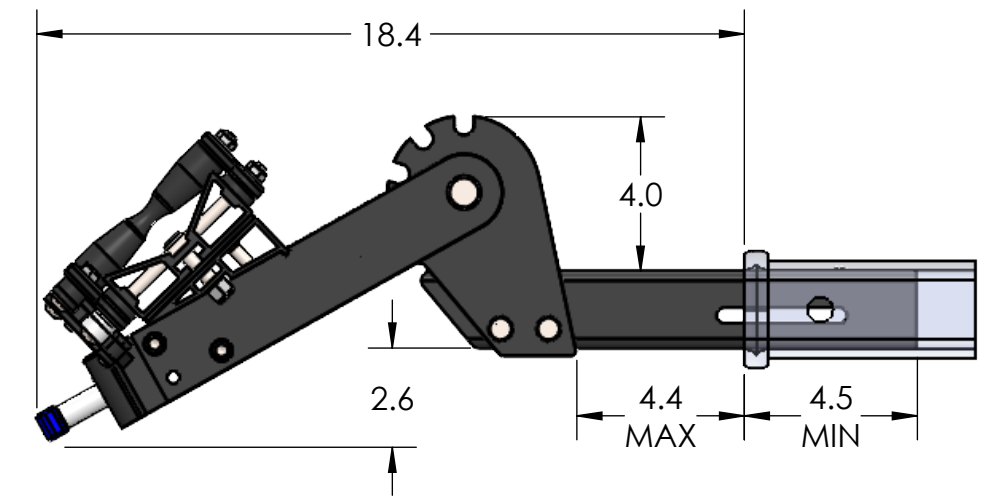

1.25" EQUIP'D SINGLE

STORAGE POSITION

RIDE POSITION

DOWN POSITION

OVERALL WIDTH

1.25" EQUIP'D SINGLE - STORAGE POSITION

BASE RACK

BASE RACK W/ ONE ADD-ON

BASE RACK W/ TWO ADD-ONS

1.25" EQUIP'D SINGLE - RIDE POSITION

1.25" EQUIP'D SINGLE - DOWN POSITION

BASE RACK W/ ONE ADD-ON

BASE RACK

BASE RACK W/ TWO ADD-ONS

2.00" EQUIP'D SINGLE

OVERALL WIDTH

2.00" EQUIP'D SINGLE - STORAGE POSITION

BASE RACK

BASE RACK W/ ONE ADD-ON

BASE RACK W/ TWO ADD-ONS

2.00" EQUIP'D SINGLE - RIDE POSITION

BASE RACK W/ ONE ADD-ON

BASE RACK

BASE RACK W/ TWO ADD-ONS

2.00" EQUIP'D SINGLE - DOWN POSITION

BASE RACK W/ ONE ADD-ON

BASE RACK

BASE RACK W/ TWO ADD-ONS

2.00" EQUIP'D DOUBLE

STORAGE POSITION

RIDE POSITION

DOWN POSITION