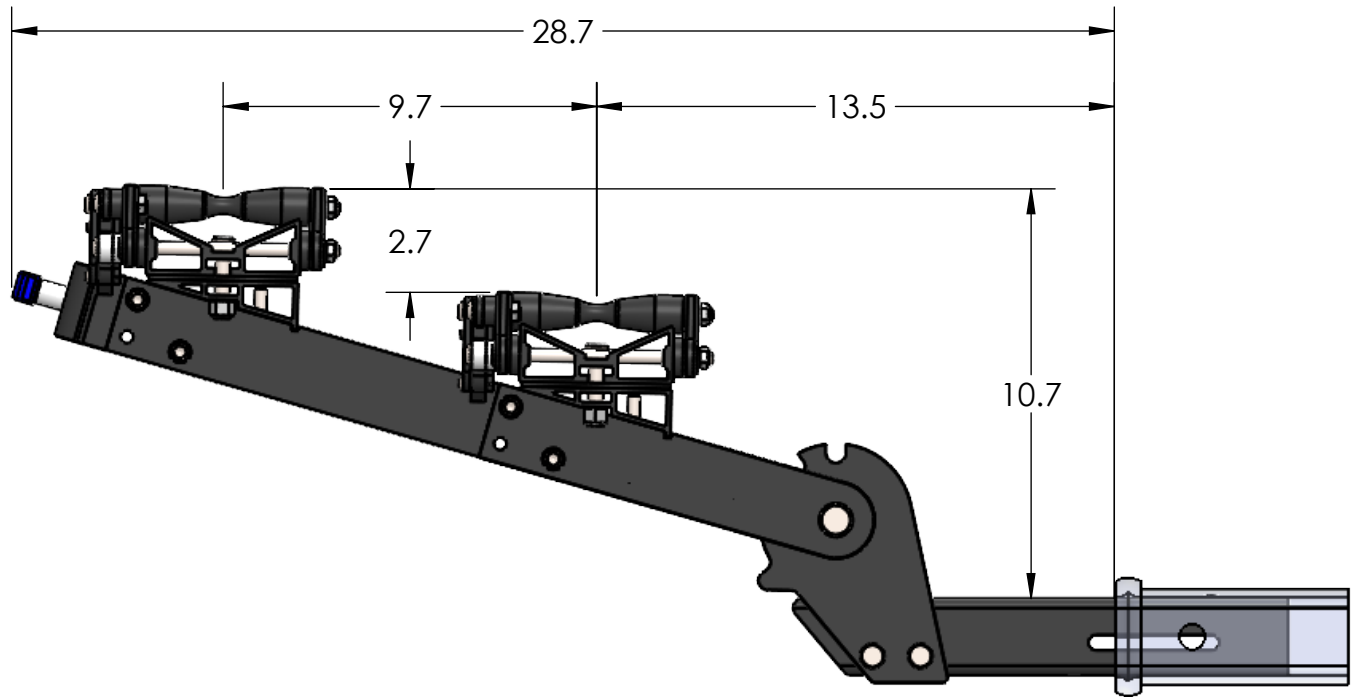

1.25" EQUIP'D SINGLE

STORAGE POSITION

RIDE POSITION

DOWN POSITION

OVERALL WIDTH

1.25" EQUIP'D SINGLE - STORAGE POSITION

BASE RACK

BASE RACK W/ ONE ADD-ON

2.00" EQUIP'D SINGLE - STORAGE POSITION

BASE RACK

BASE RACK W/ ONE ADD-ON

BASE RACK W/ TWO ADD-ONS

2.00" EQUIP'D SINGLE - RIDE POSITION

BASE RACK W/ ONE ADD-ON

BASE RACK

BASE RACK W/ TWO ADD-ONS

2.00" EQUIP'D SINGLE - DOWN POSITION

BASE RACK W/ ONE ADD-ON

BASE RACK

BASE RACK W/ TWO ADD-ONS

2.00" EQUIP'D DOUBLE

STORAGE POSITION

RIDE POSITION

DOWN POSITION

OVERALL WIDTH

2.00" EQUIP'D DOUBLE - STORAGE POSITION

BASE RACK

BASE RACK W/ ONE ADD-ON

BASE RACK W/ TWO ADD-ONS

2.00" EQUIP'D DOUBLE - RIDE POSITION

BASE RACK W/ ONE ADD-ON

BASE RACK