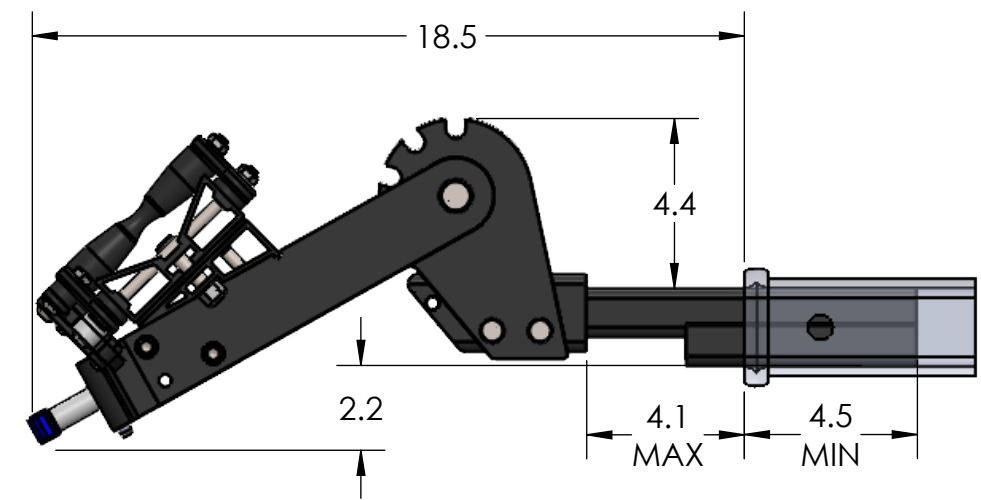

1.25" EQUIP'D SINGLE

STORAGE POSITION

RIDE POSITION

DOWN POSITION

OVERALL WIDTH

1.25" EQUIP'D SINGLE - STORAGE POSITION

BASE RACK

BASE RACK W/ ONE ADD-ON

BASE RACK W/ TWO ADD-ONS

1.25" EQUIP'D SINGLE - RIDE POSITION

1.25" EQUIP'D SINGLE - DOWN POSITION

BASE RACK W/ ONE ADD-ON

BASE RACK

BASE RACK W/ TWO ADD-ONS

2.00" EQUIP'D SINGLE

OVERALL WIDTH

2.00" EQUIP'D SINGLE - STORAGE POSITION

BASE RACK

BASE RACK W/ ONE ADD-ON

BASE RACK W/ TWO ADD-ONS

2.00" EQUIP'D SINGLE - RIDE POSITION

BASE RACK W/ ONE ADD-ON

BASE RACK

BASE RACK W/ TWO ADD-ONS

OVERALL WIDTH

2.00" EQUIP'D DOUBLE - STORAGE POSITION

BASE RACK

BASE RACK W/ ONE ADD-ON

BASE RACK W/ TWO ADD-ONS

2.00" EQUIP'D DOUBLE - RIDE POSITION

BASE RACK W/ ONE ADD-ON

BASE RACK