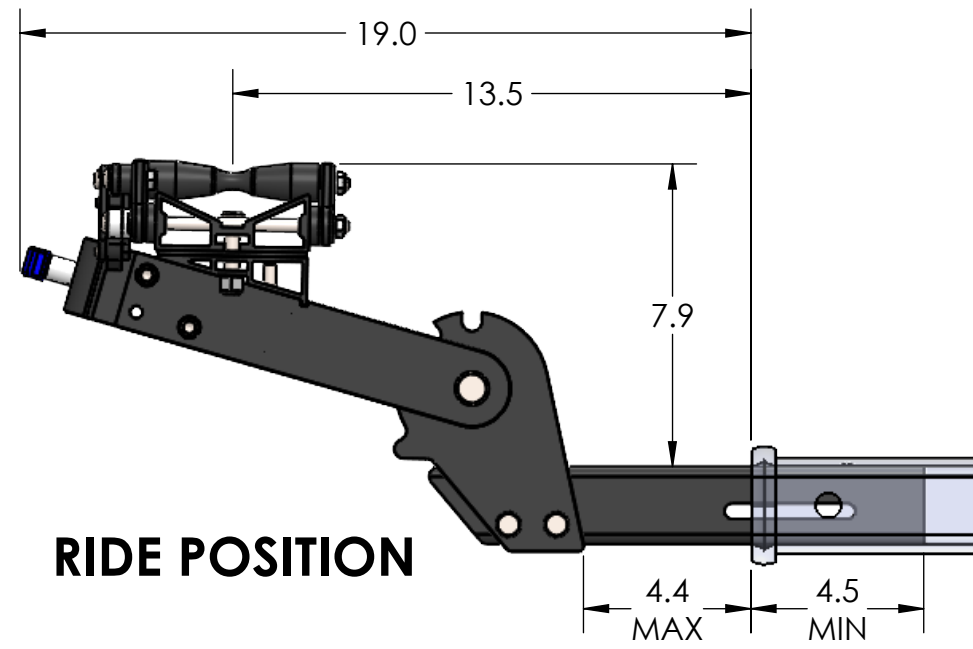

1.25" EQUIP'D SINGLE

STORAGE POSITION

RIDE POSITION

DOWN POSITION

OVERALL WIDTH

1.25" EQUIP'D SINGLE - STORAGE POSITION

BASE RACK

BASE RACK W/ ONE ADD-ON

BASE RACK W/ TWO ADD-ONS

1.25" EQUIP'D SINGLE - RIDE POSITION

1.25" EQUIP'D SINGLE - DOWN POSITION

BASE RACK W/ ONE ADD-ON

BASE RACK

BASE RACK W/ TWO ADD-ONS

2.00" EQUIP'D SINGLE

OVERALL WIDTH

2.00" EQUIP'D SINGLE - STORAGE POSITION

BASE RACK

BASE RACK W/ ONE ADD-ON

BASE RACK W/ TWO ADD-ONS

2.00" EQUIP'D SINGLE - RIDE POSITION

BASE RACK W/ ONE ADD-ON

BASE RACK

BASE RACK W/ TWO ADD-ONS

2.00" EQUIP'D SINGLE - DOWN POSITION

BASE RACK W/ ONE ADD-ON

BASE RACK

BASE RACK W/ TWO ADD-ONS

2.00" EQUIP'D DOUBLE

STORAGE POSITION

RIDE POSITION

DOWN POSITION