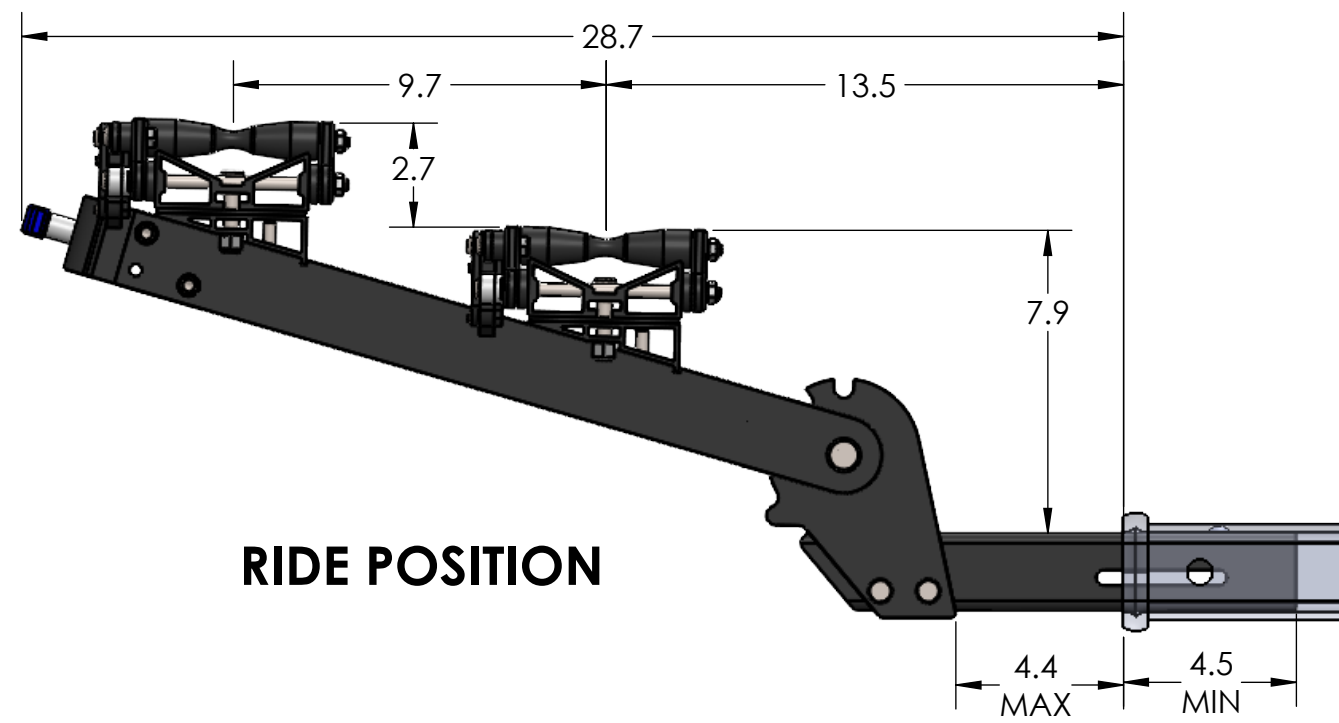

1.25" EQUIP'D SINGLE

STORAGE POSITION

RIDE POSITION

DOWN POSITION

OVERALL WIDTH

1.25" EQUIP'D SINGLE - STORAGE POSITION

BASE RACK

BASE RACK W/ ONE ADD-ON

2.00" EQUIP'D SINGLE - DOWN POSITION

BASE RACK W/ ONE ADD-ON

BASE RACK

BASE RACK W/ TWO ADD-ONS

2.00" EQUIP'D DOUBLE

STORAGE POSITION

RIDE POSITION

DOWN POSITION

OVERALL WIDTH

2.00" EQUIP'D DOUBLE - STORAGE POSITION

BASE RACK

BASE RACK W/ ONE ADD-ON

BASE RACK W/ TWO ADD-ONS

2.00" EQUIP'D DOUBLE - RIDE POSITION

BASE RACK W/ ONE ADD-ON

BASE RACK