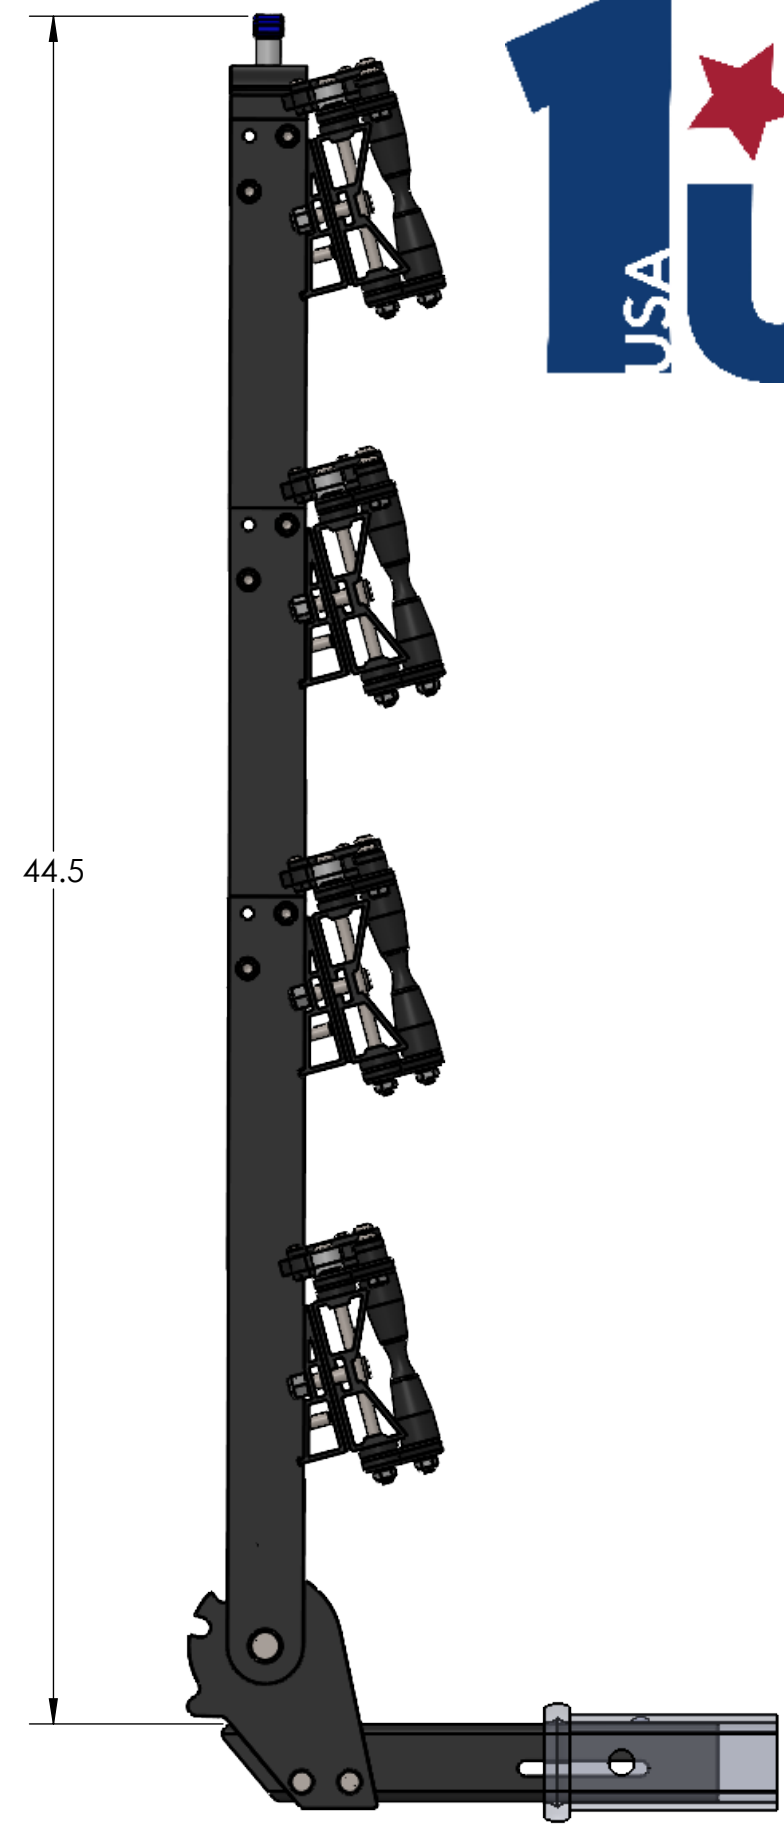

1.25" EQUIP'D SINGLE

STORAGE POSITION

RIDE POSITION

DOWN POSITION

OVERALL WIDTH

1.25" EQUIP'D SINGLE - STORAGE POSITION

BASE RACK

BASE RACK W/ ONE ADD-ON

BASE RACK W/ TWO ADD-ONS

1.25" EQUIP'D SINGLE - RIDE POSITION

1.25" EQUIP'D SINGLE - DOWN POSITION

BASE RACK W/ ONE ADD-ON

BASE RACK

BASE RACK W/ TWO ADD-ONS

2.00" EQUIP'D SINGLE

OVERALL WIDTH

OVERALL WIDTH

2.00" EQUIP'D DOUBLE - STORAGE POSITION

BASE RACK

BASE RACK W/ ONE ADD-ON

BASE RACK W/ TWO ADD-ONS

2.00" EQUIP'D DOUBLE - RIDE POSITION

BASE RACK W/ ONE ADD-ON

BASE RACK

BASE RACK W/ TWO ADD-ONS

2.00" EQUIP'D DOUBLE - DOWN POSITION

BASE RACK W/ ONE ADD-ON

BASE RACK

BASE RACK W/ TWO ADD-ONS