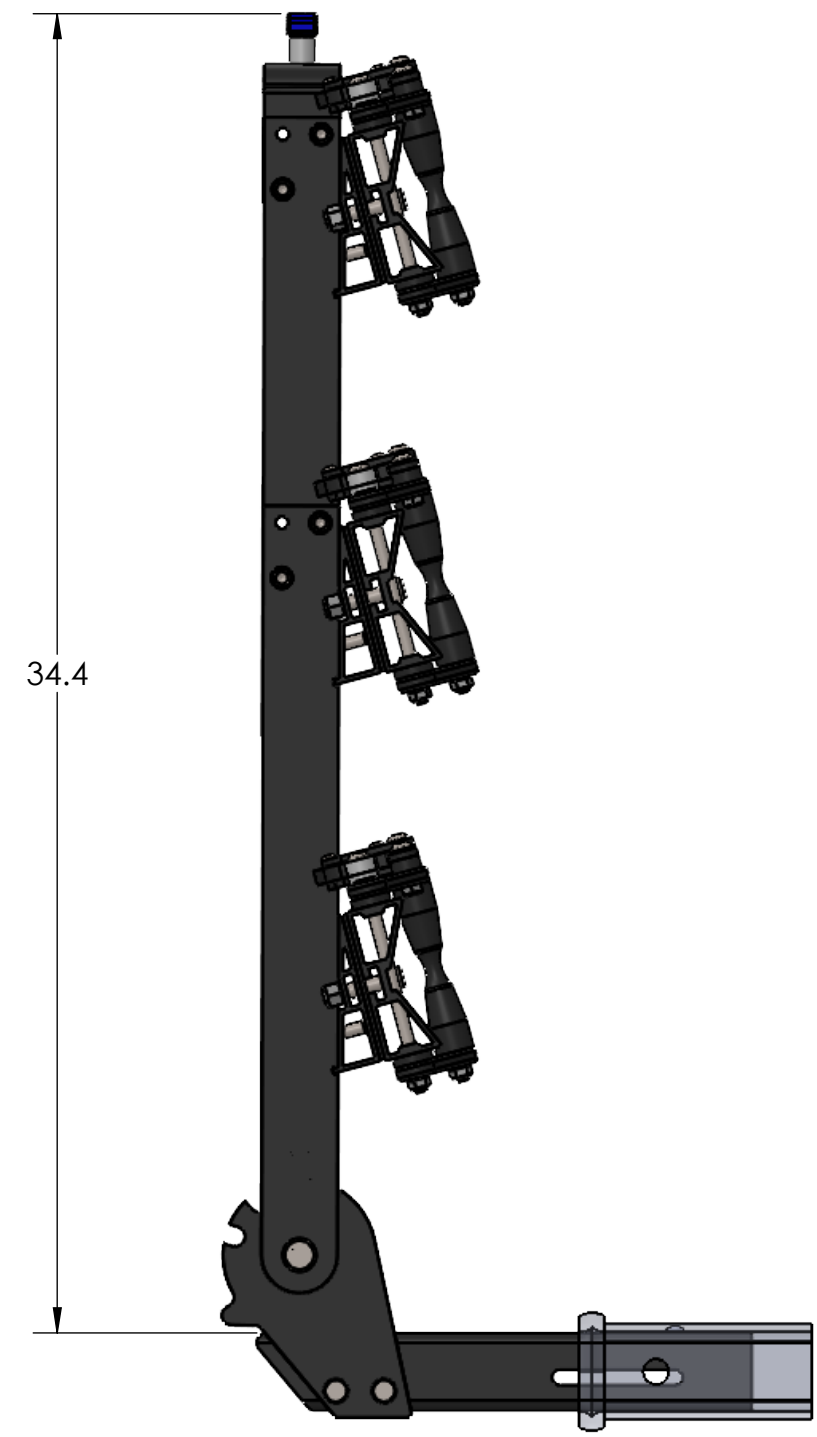

1.25" EQUIP'D SINGLE

STORAGE POSITION

RIDE POSITION

DOWN POSITION

OVERALL WIDTH

1.25" EQUIP'D SINGLE - STORAGE POSITION

BASE RACK

BASE RACK W/ ONE ADD-ON

BASE RACK W/ TWO ADD-ONS

1.25" EQUIP'D SINGLE - RIDE POSITION

1.25" EQUIP'D SINGLE - DOWN POSITION

BASE RACK W/ ONE ADD-ON

BASE RACK

BASE RACK W/ TWO ADD-ONS

2.00" EQUIP'D SINGLE

OVERALL WIDTH

2.00" EQUIP'D SINGLE - DOWN POSITION

BASE RACK W/ ONE ADD-ON

BASE RACK

BASE RACK W/ TWO ADD-ONS

2.00" EQUIP'D DOUBLE

STORAGE POSITION

RIDE POSITION

DOWN POSITION

OVERALL WIDTH

2.00" EQUIP'D DOUBLE - STORAGE POSITION

BASE RACK

BASE RACK W/ ONE ADD-ON

BASE RACK W/ TWO ADD-ONS

2.00" EQUIP'D DOUBLE - RIDE POSITION

BASE RACK W/ ONE ADD-ON

BASE RACK