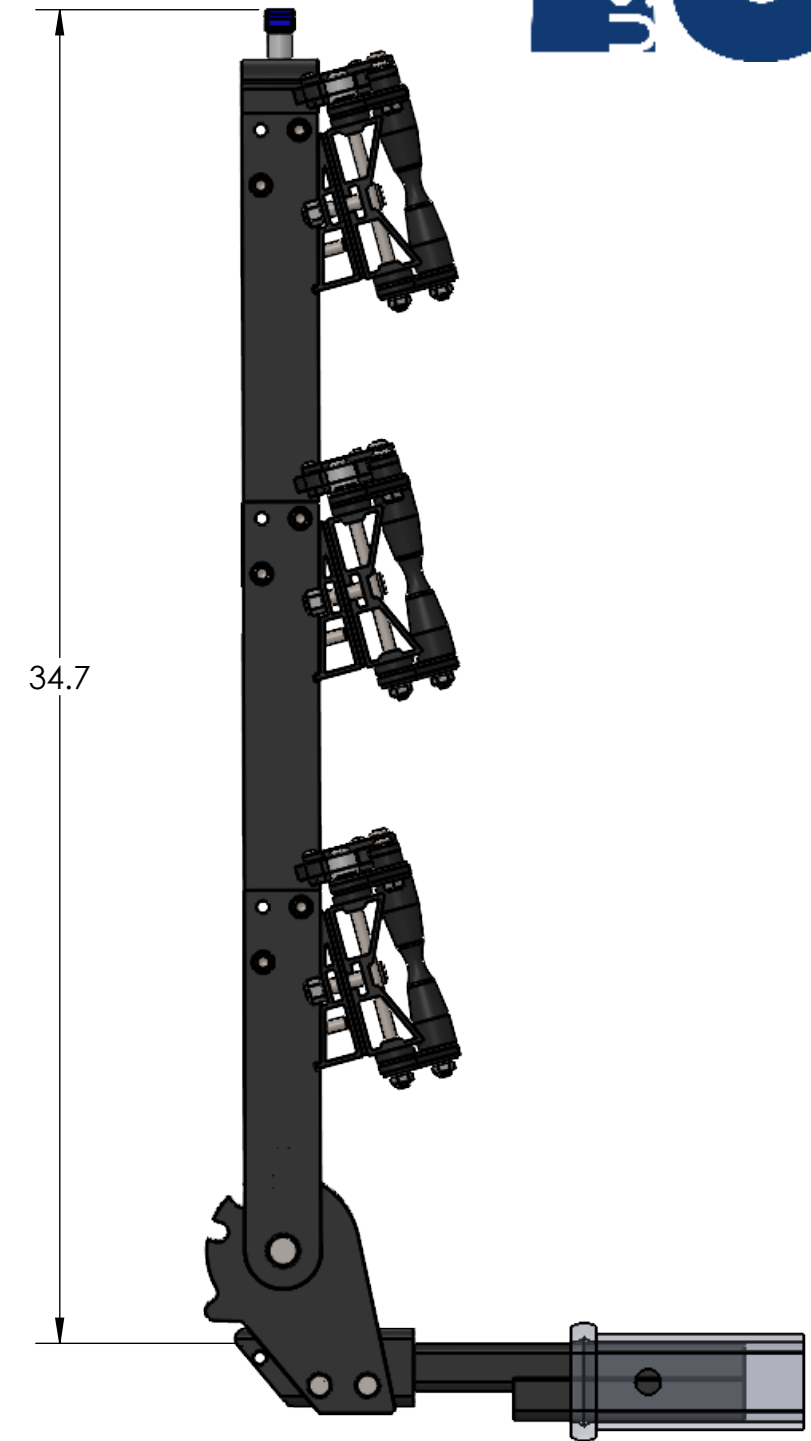

1.25" EQUIP'D SINGLE

STORAGE POSITION

RIDE POSITION

DOWN POSITION

OVERALL WIDTH

1.25" EQUIP'D SINGLE - STORAGE POSITION

BASE RACK

BASE RACK W/ ONE ADD-ON

BASE RACK W/ TWO ADD-ONS

1.25" EQUIP'D SINGLE - RIDE POSITION

1.25" EQUIP'D SINGLE - DOWN POSITION

BASE RACK W/ ONE ADD-ON

BASE RACK

BASE RACK W/ TWO ADD-ONS

2.00" EQUIP'D SINGLE

OVERALL WIDTH

2.00" EQUIP'D SINGLE - STORAGE POSITION

BASE RACK

BASE RACK W/ ONE ADD-ON

BASE RACK W/ TWO ADD-ONS

2.00" EQUIP'D SINGLE - RIDE POSITION

BASE RACK W/ ONE ADD-ON

BASE RACK

BASE RACK W/ TWO ADD-ONS

OVERALL WIDTH

2.00" EQUIP'D DOUBLE - STORAGE POSITION

BASE RACK

BASE RACK W/ ONE ADD-ON

BASE RACK W/ TWO ADD-ONS

2.00" EQUIP'D DOUBLE - RIDE POSITION

BASE RACK W/ ONE ADD-ON

BASE RACK