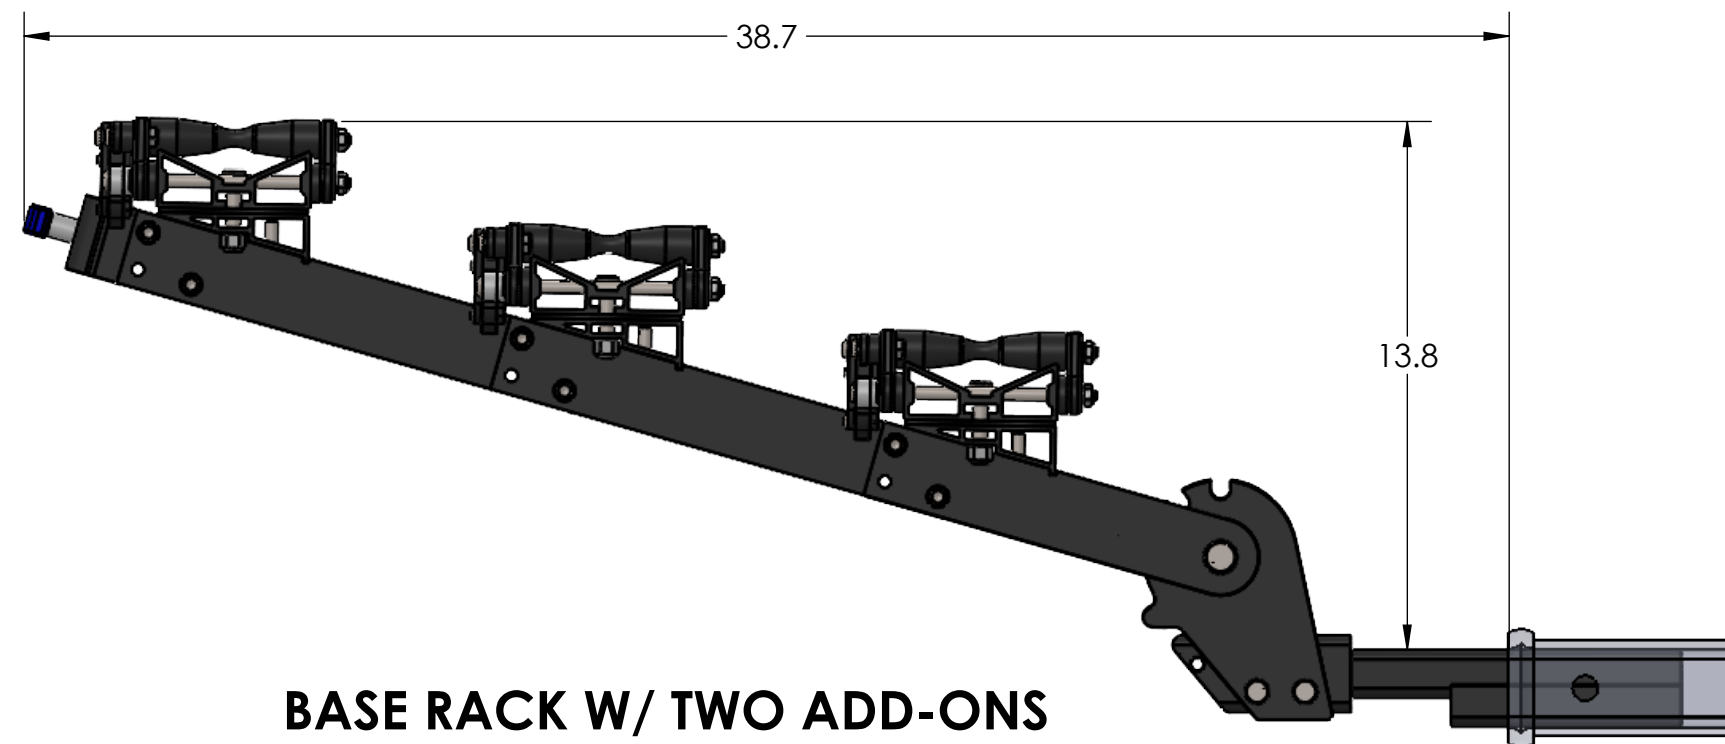

1.25" EQUIP'D SINGLE

STORAGE POSITION

RIDE POSITION

DOWN POSITION

OVERALL WIDTH

1.25" EQUIP'D SINGLE - STORAGE POSITION

BASE RACK

BASE RACK W/ ONE ADD-ON

BASE RACK W/ TWO ADD-ONS

1.25" EQUIP'D SINGLE - RIDE POSITION

1.25" EQUIP'D SINGLE - DOWN POSITION

BASE RACK W/ ONE ADD-ON

BASE RACK

BASE RACK W/ TWO ADD-ONS

2.00" EQUIP'D SINGLE

OVERALL WIDTH

2.00" EQUIP'D SINGLE - STORAGE POSITION

BASE RACK

BASE RACK W/ ONE ADD-ON

BASE RACK W/ TWO ADD-ONS

2.00" EQUIP'D SINGLE - RIDE POSITION

BASE RACK W/ ONE ADD-ON

BASE RACK

BASE RACK W/ TWO ADD-ONS

2.00" EQUIP'D SINGLE - DOWN POSITION

BASE RACK W/ ONE ADD-ON

BASE RACK

BASE RACK W/ TWO ADD-ONS

2.00" EQUIP'D DOUBLE

STORAGE POSITION

RIDE POSITION

DOWN POSITION