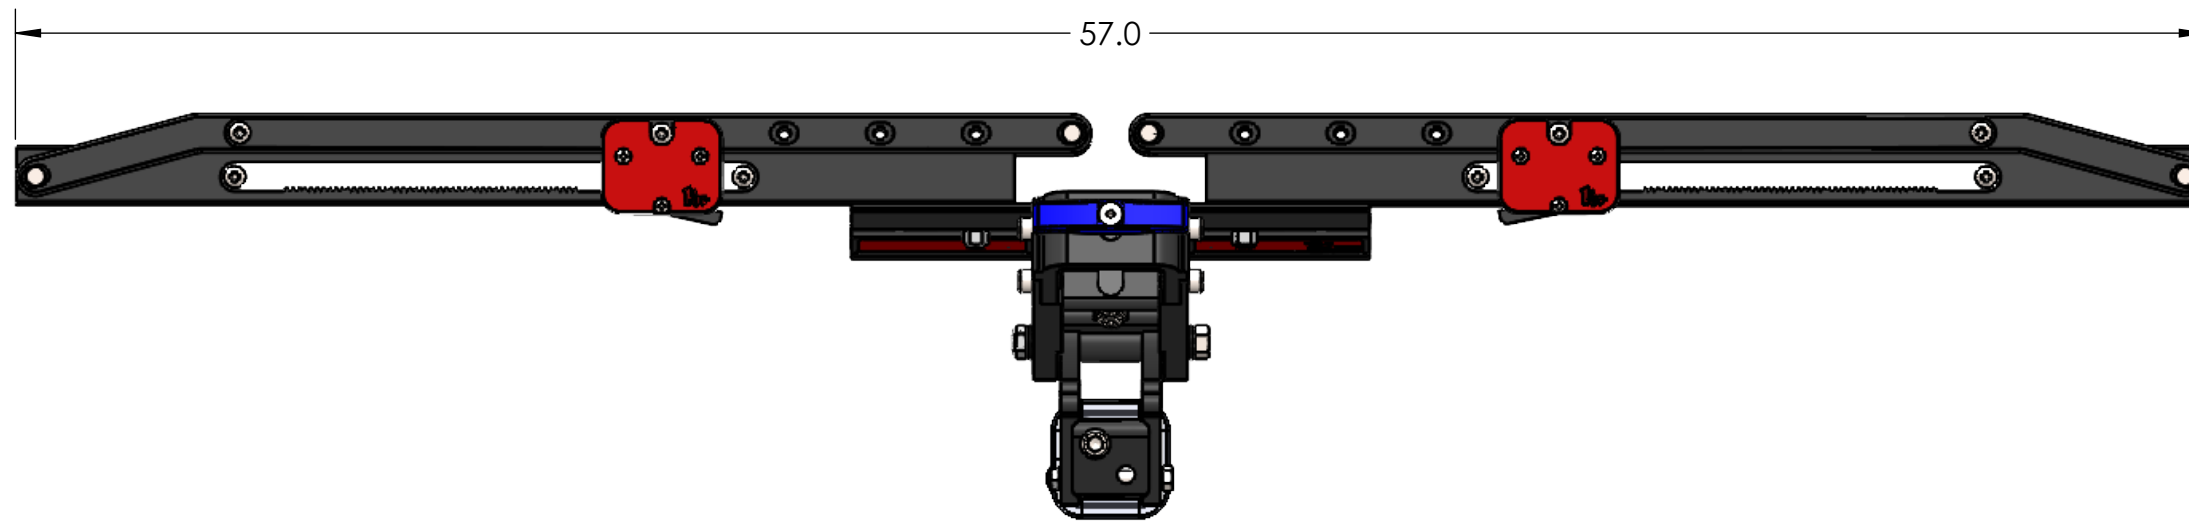

1.25" EQUIP'D SINGLE

STORAGE POSITION

RIDE POSITION

DOWN POSITION

OVERALL WIDTH

1.25" EQUIP'D SINGLE - STORAGE POSITION

BASE RACK

BASE RACK W/ ONE ADD-ON

BASE RACK W/ TWO ADD-ONS

1.25" EQUIP'D SINGLE - RIDE POSITION

1.25" EQUIP'D SINGLE - DOWN POSITION

BASE RACK W/ ONE ADD-ON

BASE RACK

BASE RACK W/ TWO ADD-ONS

2.00" EQUIP'D SINGLE

OVERALL WIDTH

2.00" EQUIP'D SINGLE - STORAGE POSITION

BASE RACK

BASE RACK W/ ONE ADD-ON

BASE RACK W/ TWO ADD-ONS

2.00" EQUIP'D SINGLE - RIDE POSITION

BASE RACK W/ ONE ADD-ON

BASE RACK

BASE RACK W/ TWO ADD-ONS

2.00" EQUIP'D SINGLE - DOWN POSITION

BASE RACK W/ ONE ADD-ON

BASE RACK

BASE RACK W/ TWO ADD-ONS

2.00" EQUIP'D DOUBLE

STORAGE POSITION

RIDE POSITION

DOWN POSITION