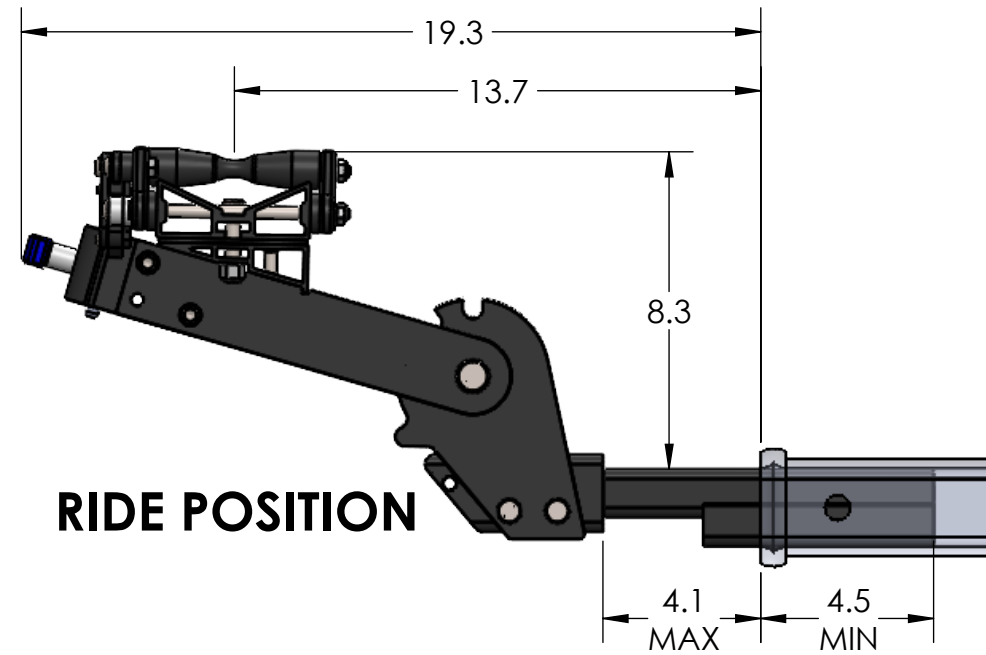

1.25" EQUIP'D SINGLE

STORAGE POSITION

RIDE POSITION

DOWN POSITION

OVERALL WIDTH

1.25" EQUIP'D SINGLE - STORAGE POSITION

BASE RACK

BASE RACK W/ ONE ADD-ON

BASE RACK W/ TWO ADD-ONS

1.25" EQUIP'D SINGLE - RIDE POSITION

1.25" EQUIP'D SINGLE - DOWN POSITION

BASE RACK W/ ONE ADD-ON

BASE RACK

BASE RACK W/ TWO ADD-ONS

2.00" EQUIP'D SINGLE

OVERALL WIDTH

2.00" EQUIP'D SINGLE - STORAGE POSITION

BASE RACK

BASE RACK W/ ONE ADD-ON

BASE RACK W/ TWO ADD-ONS

2.00" EQUIP'D SINGLE - RIDE POSITION

BASE RACK W/ ONE ADD-ON

BASE RACK

BASE RACK W/ TWO ADD-ONS

2.00" EQUIP'D SINGLE - DOWN POSITION

BASE RACK W/ ONE ADD-ON

BASE RACK

BASE RACK W/ TWO ADD-ONS

2.00" EQUIP'D DOUBLE

STORAGE POSITION

RIDE POSITION

DOWN POSITION