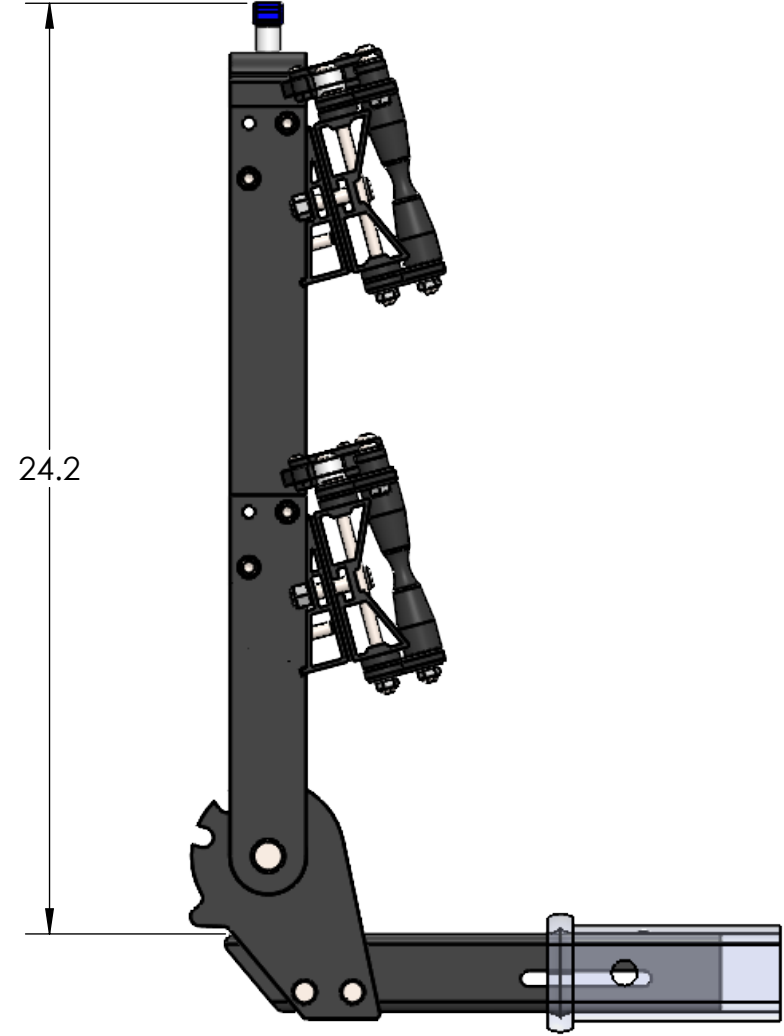

1.25" EQUIP'D SINGLE

STORAGE POSITION

RIDE POSITION

DOWN POSITION

OVERALL WIDTH

1.25" EQUIP'D SINGLE - STORAGE POSITION

BASE RACK

BASE RACK W/ ONE ADD-ON

BASE RACK W/ TWO ADD-ONS

1.25" EQUIP'D SINGLE - RIDE POSITION

1.25" EQUIP'D SINGLE - DOWN POSITION

BASE RACK W/ ONE ADD-ON

BASE RACK

BASE RACK W/ TWO ADD-ONS

2.00" EQUIP'D SINGLE

OVERALL WIDTH

2.00" EQUIP'D SINGLE - STORAGE POSITION

BASE RACK

BASE RACK W/ ONE ADD-ON

BASE RACK W/ TWO ADD-ONS

2.00" EQUIP'D SINGLE - RIDE POSITION

BASE RACK W/ ONE ADD-ON

BASE RACK

BASE RACK W/ TWO ADD-ONS

2.00" EQUIP'D SINGLE - DOWN POSITION

BASE RACK W/ ONE ADD-ON

BASE RACK

BASE RACK W/ TWO ADD-ONS

2.00" EQUIP'D DOUBLE

STORAGE POSITION

RIDE POSITION

DOWN POSITION