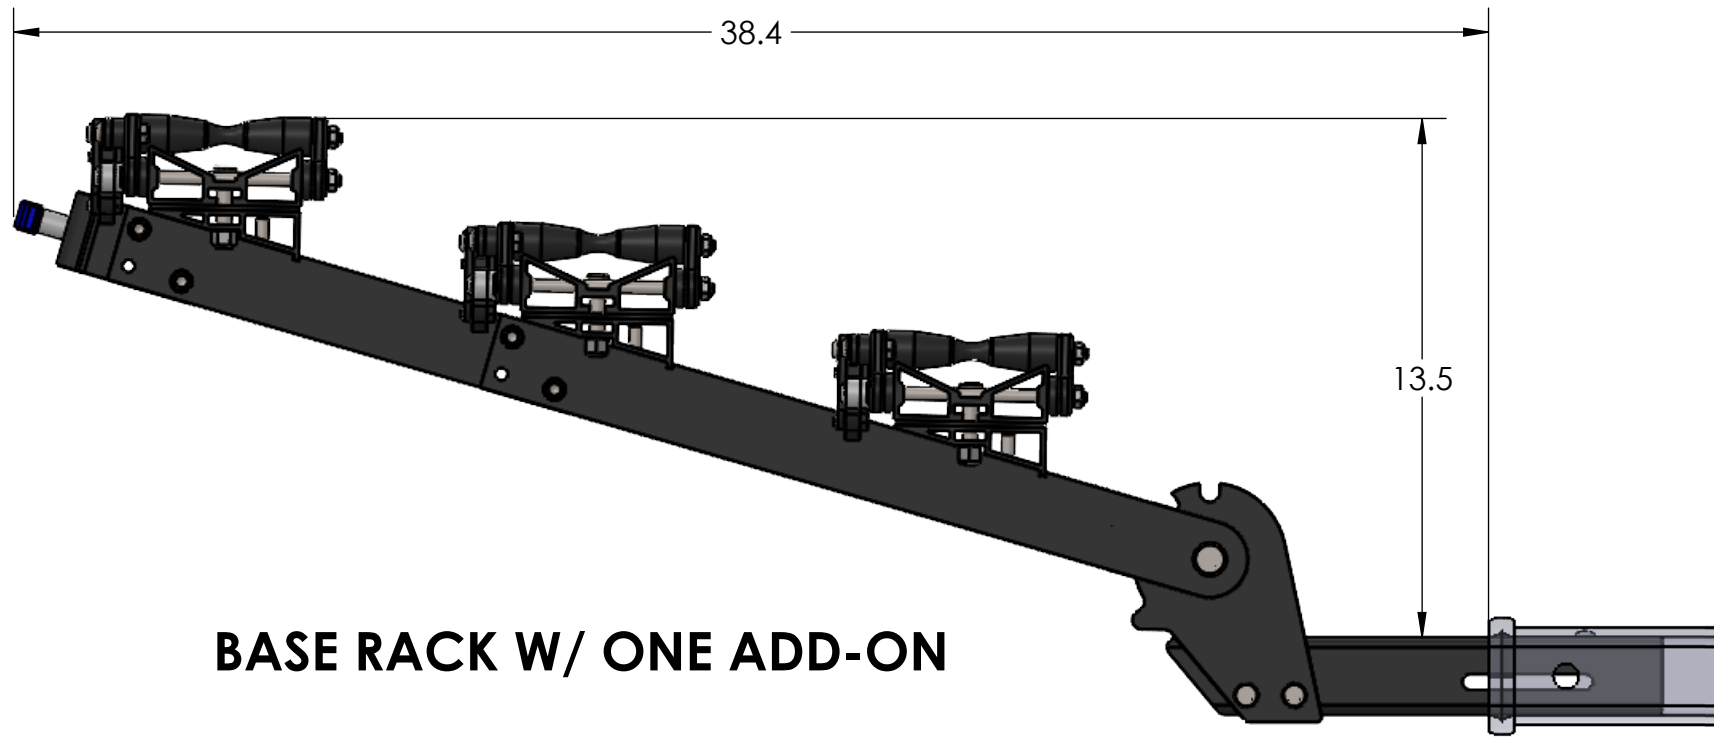

1.25" EQUIP'D SINGLE

STORAGE POSITION

RIDE POSITION

DOWN POSITION

OVERALL WIDTH

1.25" EQUIP'D SINGLE - STORAGE POSITION

BASE RACK

BASE RACK W/ ONE ADD-ON

2.00" EQUIP'D SINGLE - DOWN POSITION

BASE RACK W/ ONE ADD-ON

BASE RACK

BASE RACK W/ TWO ADD-ONS

2.00" EQUIP'D DOUBLE

STORAGE POSITION

RIDE POSITION

DOWN POSITION

OVERALL WIDTH

2.00" EQUIP'D DOUBLE - STORAGE POSITION

BASE RACK

BASE RACK W/ ONE ADD-ON

BASE RACK W/ TWO ADD-ONS

2.00" EQUIP'D DOUBLE - RIDE POSITION

BASE RACK W/ ONE ADD-ON

BASE RACK

BASE RACK W/ TWO ADD-ONS

2.00" EQUIP'D DOUBLE - DOWN POSITION

BASE RACK W/ ONE ADD-ON

BASE RACK

BASE RACK W/ TWO ADD-ONS