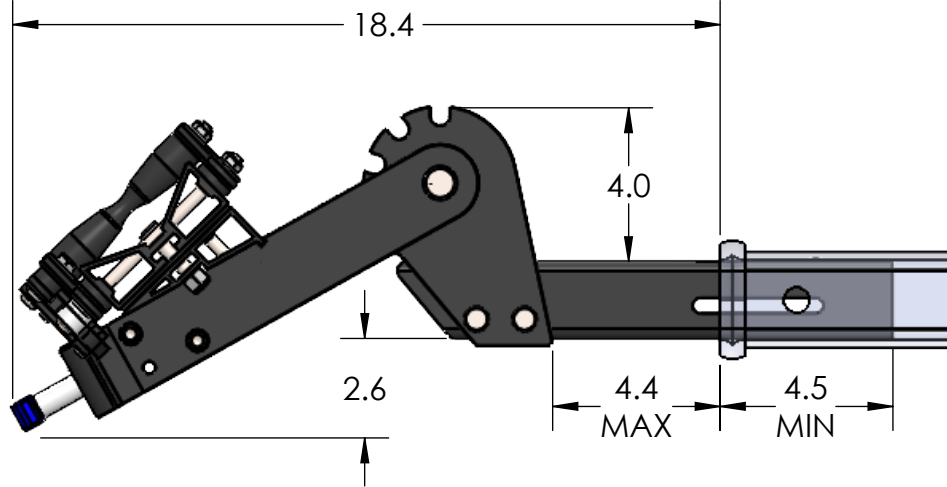

BASE RACK W/ TWO ADD-ONS

1.25" EQUIP'D SINGLE - RIDE POSITION

1.25" EQUIP'D SINGLE - DOWN POSITION

BASE RACK W/ ONE ADD-ON

BASE RACK

BASE RACK W/ TWO ADD-ONS

2.00" EQUIP'D SINGLE

OVERALL WIDTH

2.00" EQUIP'D SINGLE - STORAGE POSITION

BASE RACK

BASE RACK W/ ONE ADD-ON

BASE RACK W/ TWO ADD-ONS

2.00" EQUIP'D SINGLE - RIDE POSITION

BASE RACK W/ ONE ADD-ON

BASE RACK

BASE RACK W/ TWO ADD-ONS

2.00" EQUIP'D SINGLE - DOWN POSITION

BASE RACK W/ ONE ADD-ON

BASE RACK

BASE RACK W/ TWO ADD-ONS

2.00" EQUIP'D DOUBLE

STORAGE POSITION

RIDE POSITION

DOWN POSITION

OVERALL WIDTH

2.00" EQUIP'D DOUBLE - STORAGE POSITION

BASE RACK

BASE RACK W/ ONE ADD-ON

BASE RACK W/ TWO ADD-ONS

2.00" EQUIP'D DOUBLE - RIDE POSITION

BASE RACK W/ ONE ADD-ON

BASE RACK