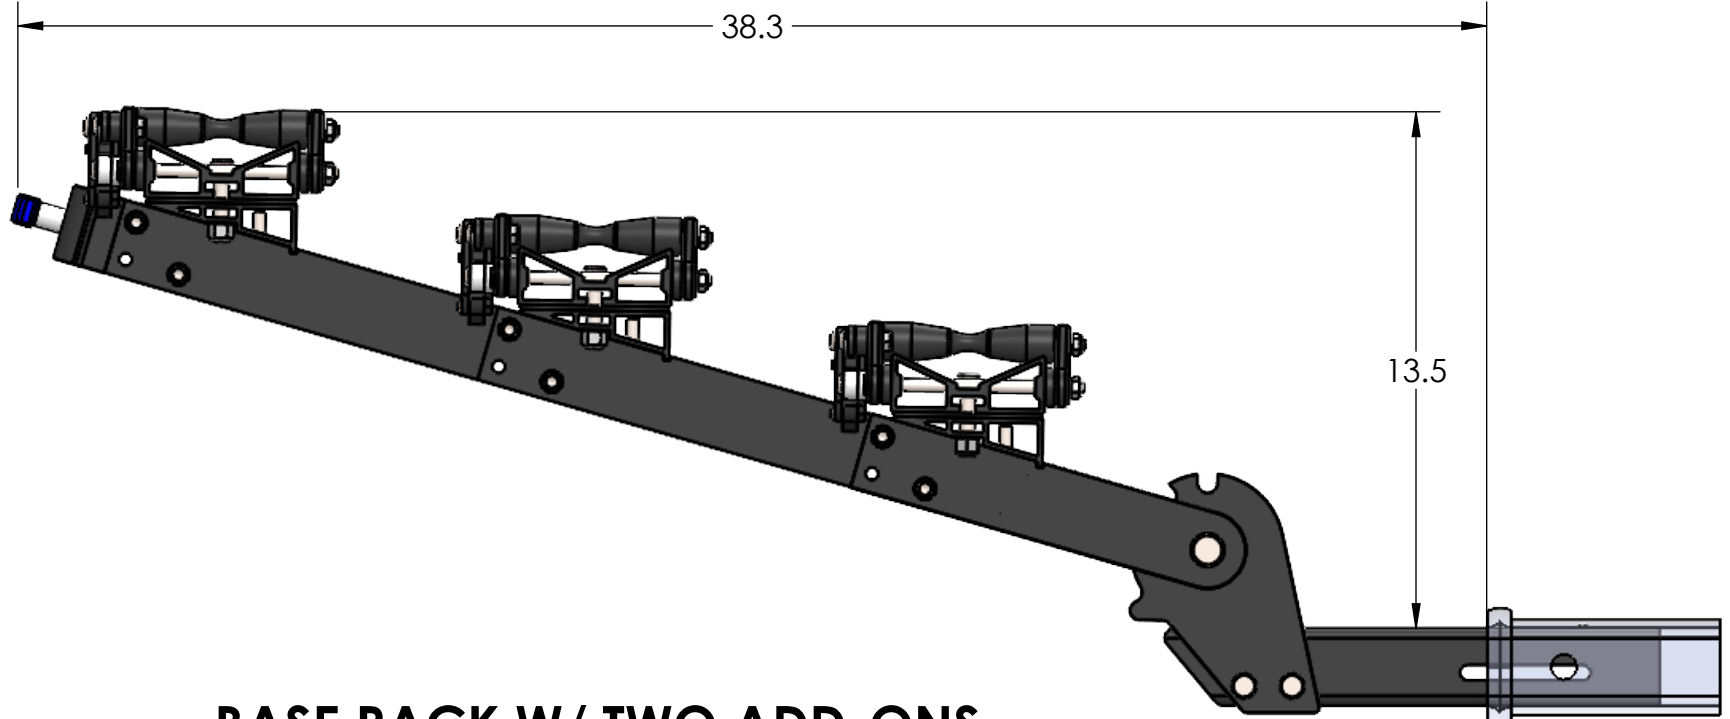

1.25" EQUIP'D SINGLE

STORAGE POSITION

RIDE POSITION

DOWN POSITION

OVERALL WIDTH

1.25" EQUIP'D SINGLE - STORAGE POSITION

BASE RACK

BASE RACK W/ ONE ADD-ON

2.00" EQUIP'D SINGLE - STORAGE POSITION

BASE RACK

BASE RACK W/ ONE ADD-ON

BASE RACK W/ TWO ADD-ONS

2.00" EQUIP'D SINGLE - RIDE POSITION

BASE RACK W/ ONE ADD-ON

BASE RACK

BASE RACK W/ TWO ADD-ONS

2.00" EQUIP'D SINGLE - DOWN POSITION

BASE RACK W/ ONE ADD-ON

BASE RACK

BASE RACK W/ TWO ADD-ONS

2.00" EQUIP'D DOUBLE

STORAGE POSITION

RIDE POSITION

DOWN POSITION

OVERALL WIDTH

2.00" EQUIP'D DOUBLE - STORAGE POSITION

BASE RACK

BASE RACK W/ ONE ADD-ON

BASE RACK W/ TWO ADD-ONS

2.00" EQUIP'D DOUBLE - RIDE POSITION

BASE RACK W/ ONE ADD-ON

BASE RACK