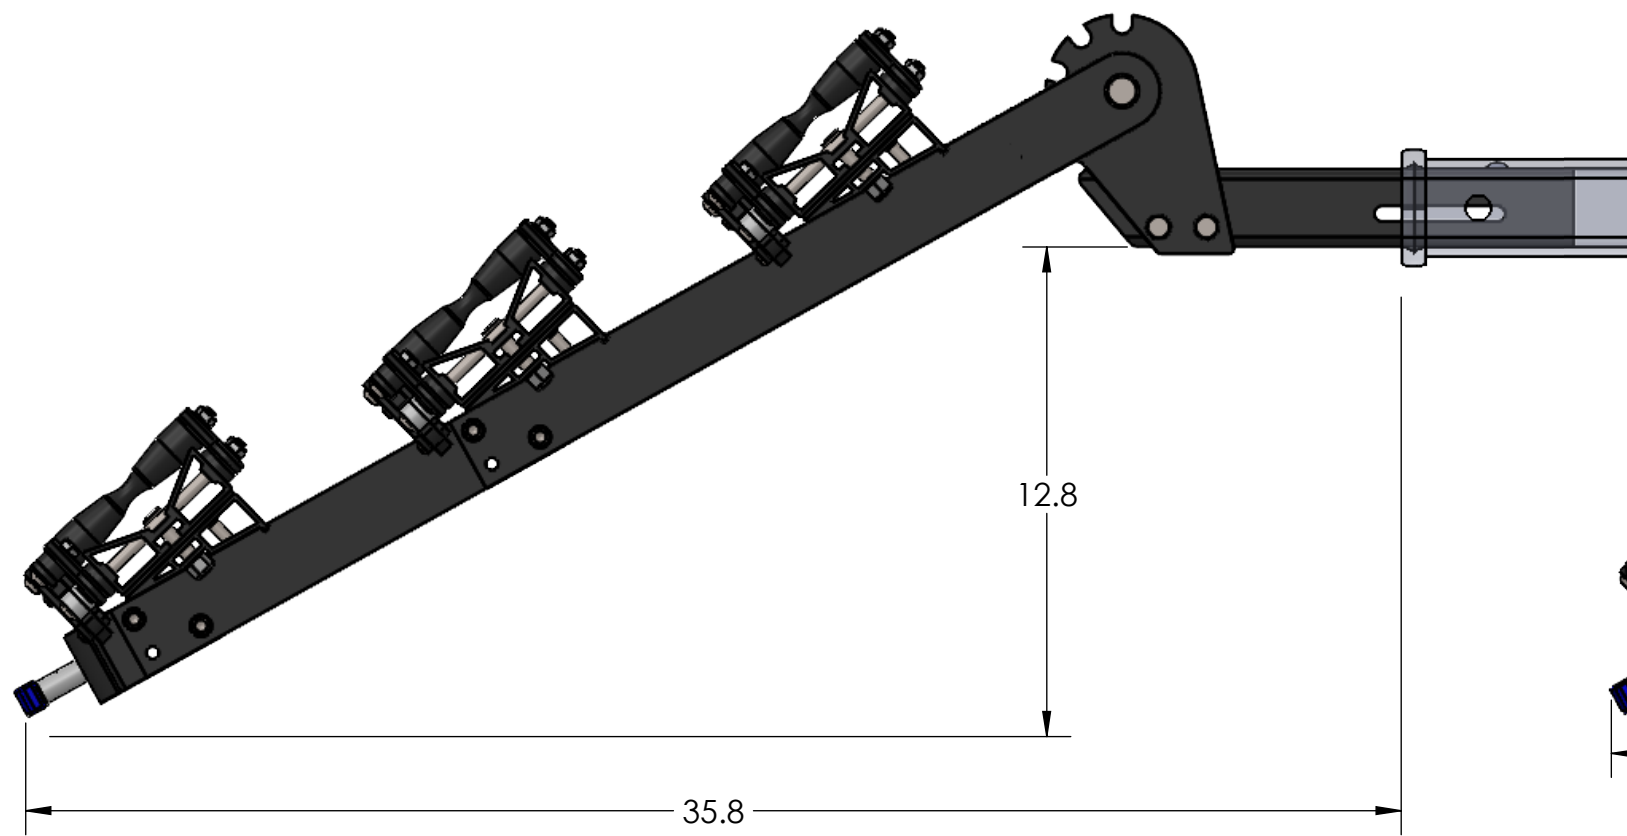

2.00" EQUIP'D DOUBLE - DOWN POSITION

BASE RACK W/ ONE ADD-ON