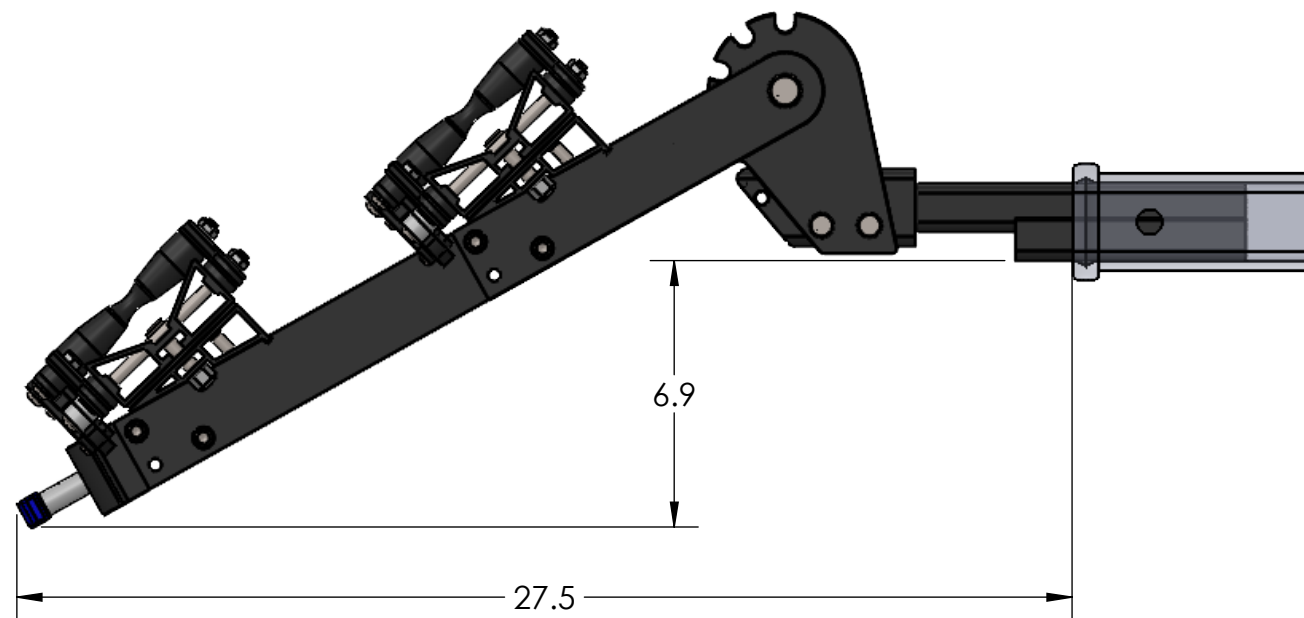

1.25" EQUIP'D SINGLE

STORAGE POSITION

RIDE POSITION

DOWN POSITION

OVERALL WIDTH

1.25" EQUIP'D SINGLE - STORAGE POSITION

BASE RACK

BASE RACK W/ ONE ADD-ON

BASE RACK W/ TWO ADD-ONS

1.25" EQUIP'D SINGLE - RIDE POSITION

1.25" EQUIP'D SINGLE - DOWN POSITION

BASE RACK W/ ONE ADD-ON

BASE RACK

BASE RACK W/ TWO ADD-ONS

2.00" EQUIP'D SINGLE

OVERALL WIDTH

2.00" EQUIP'D SINGLE - STORAGE POSITION

BASE RACK

BASE RACK W/ ONE ADD-ON

BASE RACK W/ TWO ADD-ONS

2.00" EQUIP'D SINGLE - RIDE POSITION

BASE RACK W/ ONE ADD-ON

BASE RACK

BASE RACK W/ TWO ADD-ONS

2.00" EQUIP'D SINGLE - DOWN POSITION

BASE RACK W/ ONE ADD-ON

BASE RACK

BASE RACK W/ TWO ADD-ONS

2.00" EQUIP'D DOUBLE

STORAGE POSITION

RIDE POSITION

DOWN POSITION