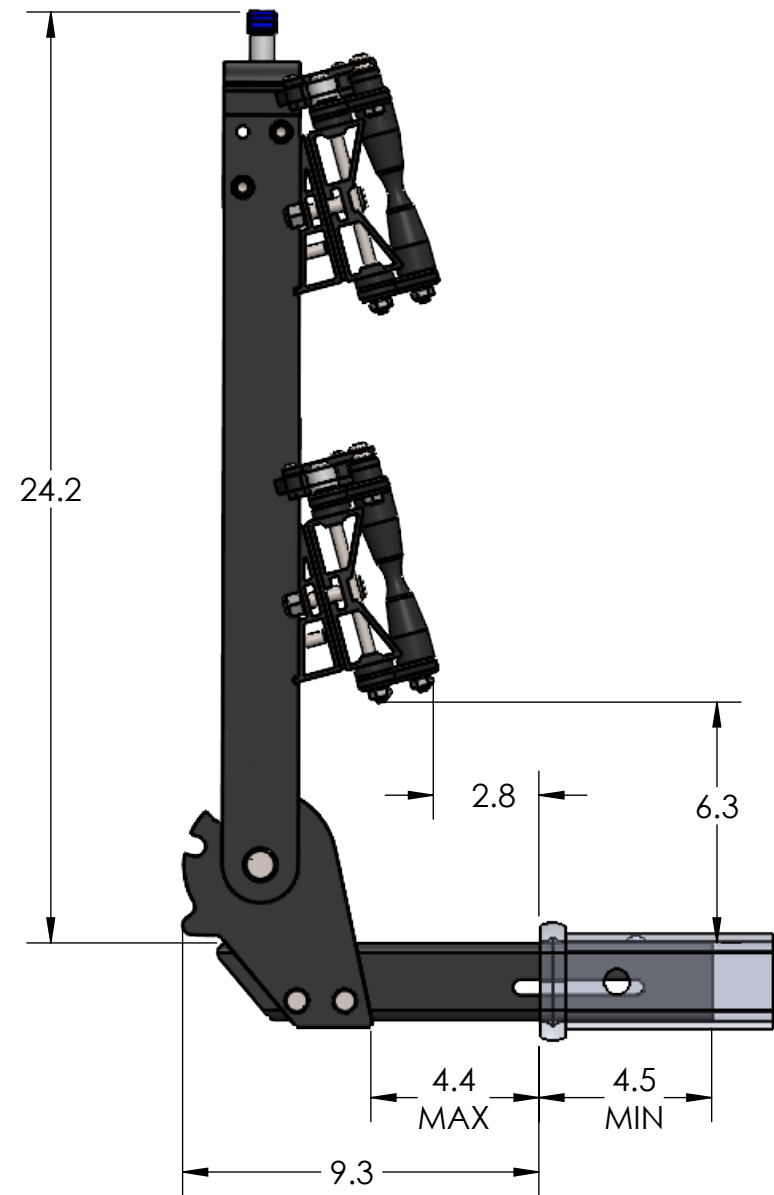

1.25" EQUIP'D SINGLE

STORAGE POSITION

RIDE POSITION

DOWN POSITION

OVERALL WIDTH

1.25" EQUIP'D SINGLE - STORAGE POSITION

BASE RACK

BASE RACK W/ ONE ADD-ON

BASE RACK W/ TWO ADD-ONS

1.25" EQUIP'D SINGLE - RIDE POSITION

1.25" EQUIP'D SINGLE - DOWN POSITION

BASE RACK W/ ONE ADD-ON

BASE RACK

BASE RACK W/ TWO ADD-ONS

2.00" EQUIP'D SINGLE

OVERALL WIDTH

2.00" EQUIP'D SINGLE - DOWN POSITION

BASE RACK W/ ONE ADD-ON

BASE RACK

BASE RACK W/ TWO ADD-ONS

2.00" EQUIP'D DOUBLE

STORAGE POSITION

RIDE POSITION

DOWN POSITION

OVERALL WIDTH

2.00" EQUIP'D DOUBLE - STORAGE POSITION

BASE RACK

BASE RACK W/ ONE ADD-ON

BASE RACK W/ TWO ADD-ONS

2.00" EQUIP'D DOUBLE - RIDE POSITION

BASE RACK W/ ONE ADD-ON

BASE RACK