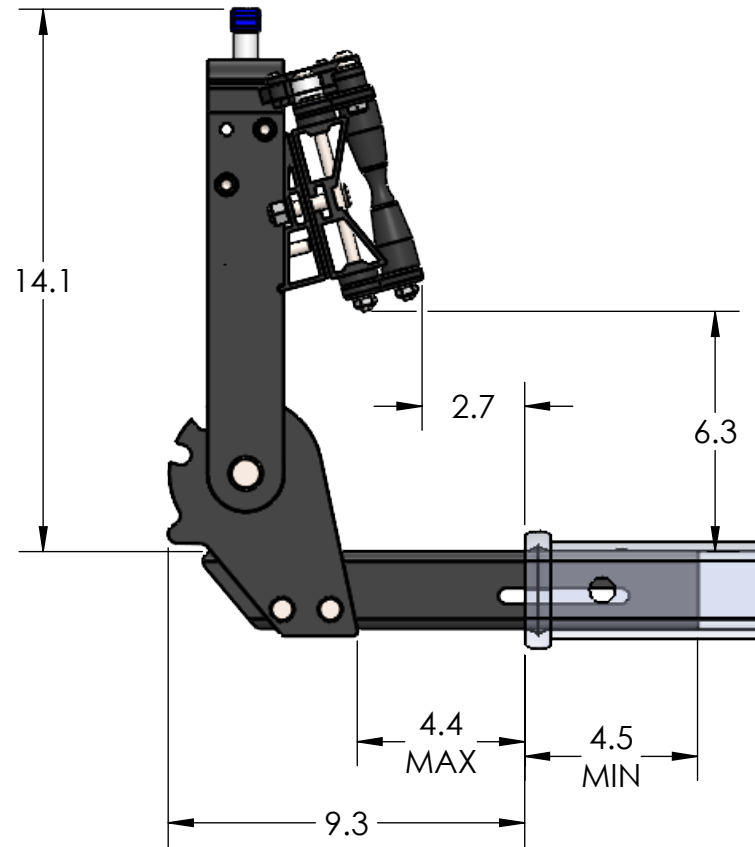

1.25" EQUIP'D SINGLE

STORAGE POSITION

RIDE POSITION

DOWN POSITION

OVERALL WIDTH

1.25" EQUIP'D SINGLE - STORAGE POSITION

BASE RACK

BASE RACK W/ ONE ADD-ON

BASE RACK W/ TWO ADD-ONS

1.25" EQUIP'D SINGLE - RIDE POSITION

1.25" EQUIP'D SINGLE - DOWN POSITION

BASE RACK W/ ONE ADD-ON

BASE RACK

BASE RACK W/ TWO ADD-ONS

2.00" EQUIP'D SINGLE

OVERALL WIDTH

2.00" EQUIP'D SINGLE - STORAGE POSITION

BASE RACK

BASE RACK W/ ONE ADD-ON

BASE RACK W/ TWO ADD-ONS

2.00" EQUIP'D SINGLE - RIDE POSITION

BASE RACK W/ ONE ADD-ON

BASE RACK

BASE RACK W/ TWO ADD-ONS

2.00" EQUIP'D SINGLE - DOWN POSITION

BASE RACK W/ ONE ADD-ON

BASE RACK

BASE RACK W/ TWO ADD-ONS

2.00" EQUIP'D DOUBLE

STORAGE POSITION

RIDE POSITION

DOWN POSITION