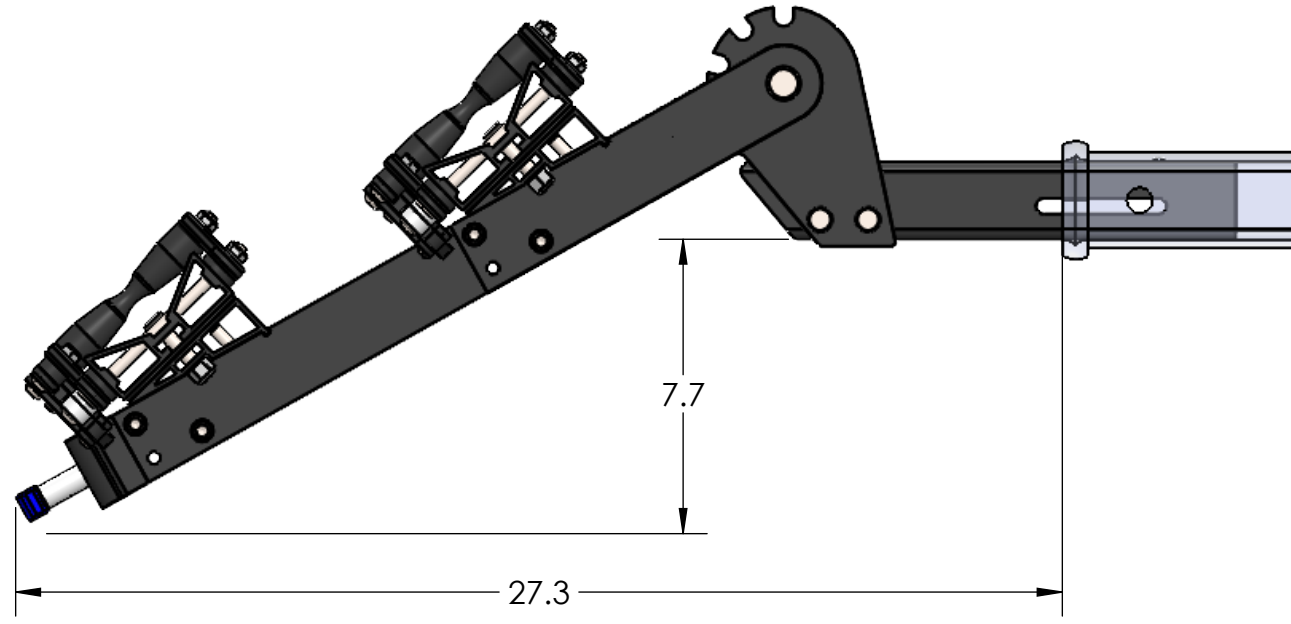

1.25" EQUIP'D SINGLE

STORAGE POSITION

RIDE POSITION

DOWN POSITION

OVERALL WIDTH

1.25" EQUIP'D SINGLE - STORAGE POSITION

BASE RACK

BASE RACK W/ ONE ADD-ON

BASE RACK W/ TWO ADD-ONS

1.25" EQUIP'D SINGLE - RIDE POSITION

1.25" EQUIP'D SINGLE - DOWN POSITION

BASE RACK W/ ONE ADD-ON

BASE RACK

BASE RACK W/ TWO ADD-ONS

2.00" EQUIP'D SINGLE

OVERALL WIDTH

2.00" EQUIP'D SINGLE - STORAGE POSITION

BASE RACK

BASE RACK W/ ONE ADD-ON

BASE RACK W/ TWO ADD-ONS

2.00" EQUIP'D SINGLE - RIDE POSITION

BASE RACK W/ ONE ADD-ON

BASE RACK

BASE RACK W/ TWO ADD-ONS

2.00" EQUIP'D SINGLE - DOWN POSITION

BASE RACK W/ ONE ADD-ON

BASE RACK

BASE RACK W/ TWO ADD-ONS

2.00" EQUIP'D DOUBLE

STORAGE POSITION

RIDE POSITION

DOWN POSITION