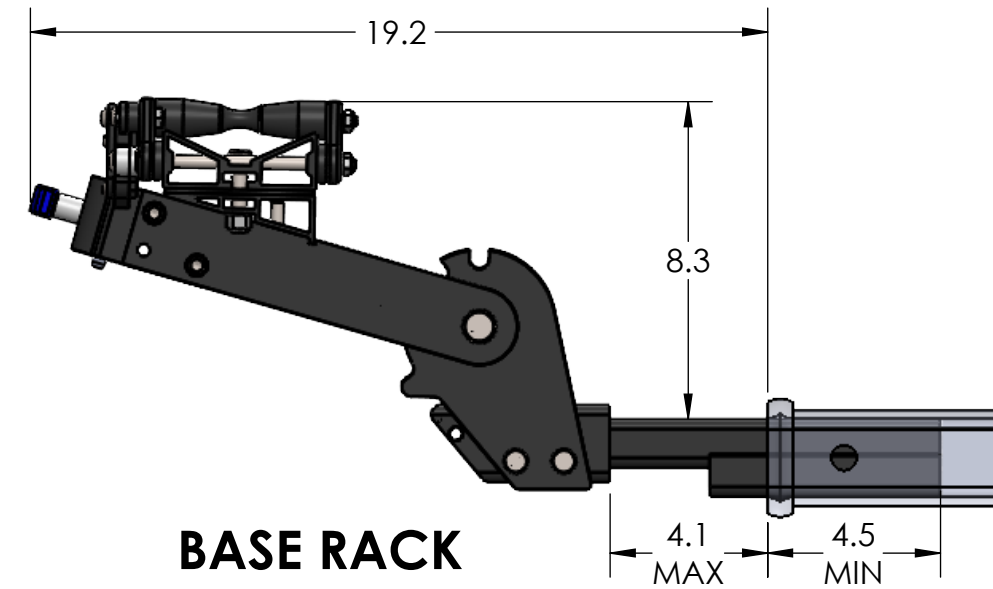

1.25" EQUIP'D SINGLE

STORAGE POSITION

RIDE POSITION

DOWN POSITION

OVERALL WIDTH

1.25" EQUIP'D SINGLE - STORAGE POSITION

BASE RACK

BASE RACK W/ ONE ADD-ON

BASE RACK W/ TWO ADD-ONS

1.25" EQUIP'D SINGLE - RIDE POSITION

1.25" EQUIP'D SINGLE - DOWN POSITION

BASE RACK W/ ONE ADD-ON

BASE RACK

BASE RACK W/ TWO ADD-ONS

2.00" EQUIP'D SINGLE

OVERALL WIDTH

2.00" EQUIP'D SINGLE - STORAGE POSITION

BASE RACK

BASE RACK W/ ONE ADD-ON

BASE RACK W/ TWO ADD-ONS

2.00" EQUIP'D SINGLE - RIDE POSITION

BASE RACK W/ ONE ADD-ON

BASE RACK

BASE RACK W/ TWO ADD-ONS

2.00" EQUIP'D SINGLE - DOWN POSITION

BASE RACK W/ ONE ADD-ON

BASE RACK

BASE RACK W/ TWO ADD-ONS

2.00" EQUIP'D DOUBLE

STORAGE POSITION

RIDE POSITION

DOWN POSITION