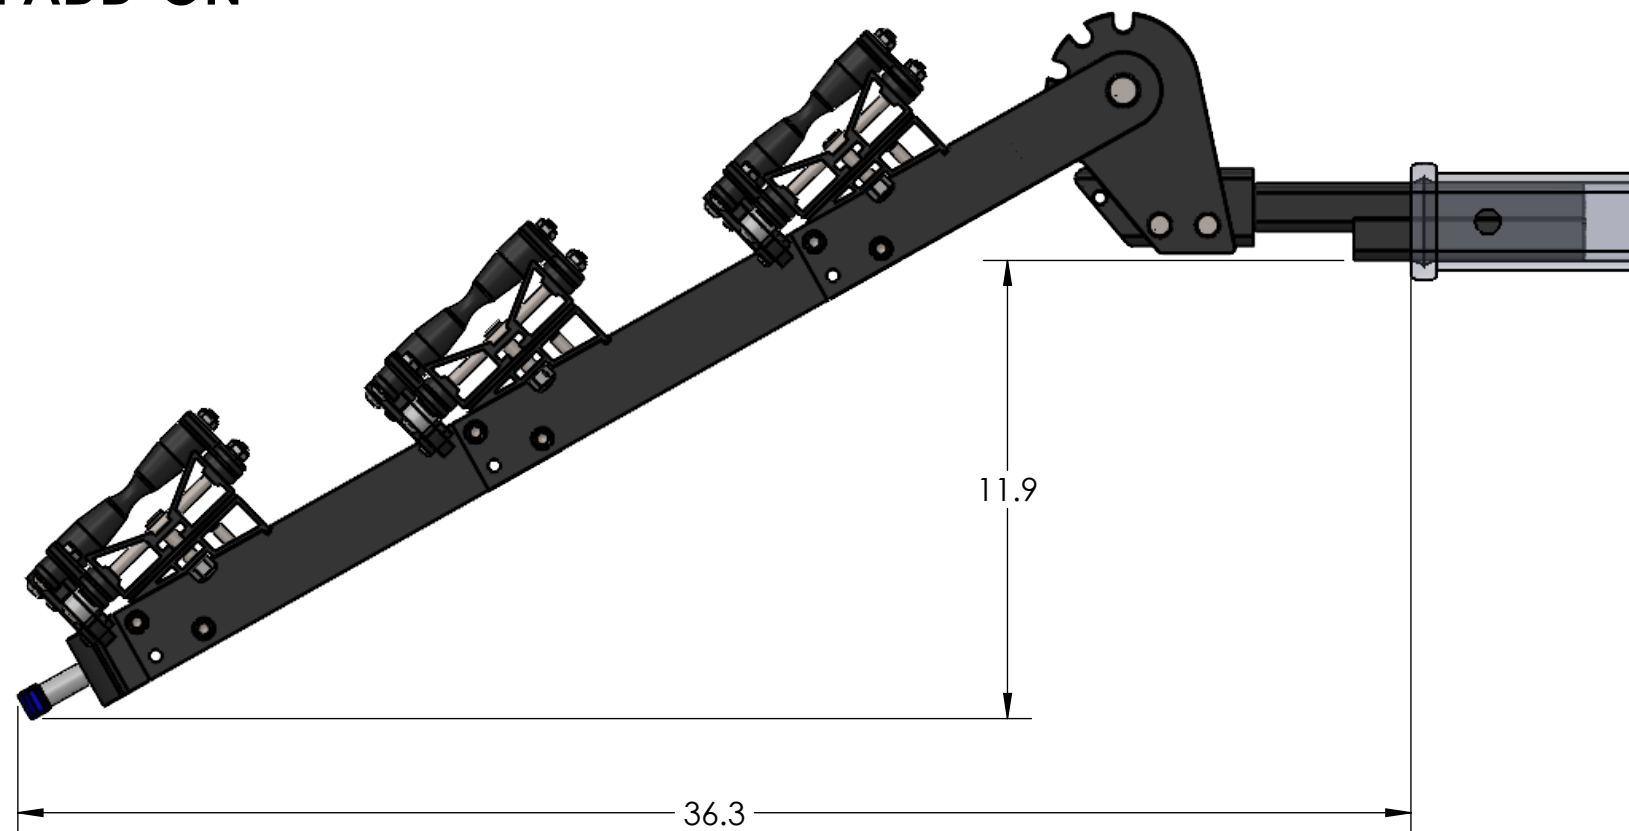

1.25" EQUIP'D SINGLE

STORAGE POSITION

RIDE POSITION

DOWN POSITION

OVERALL WIDTH

1.25" EQUIP'D SINGLE - STORAGE POSITION

BASE RACK

BASE RACK W/ ONE ADD-ON

BASE RACK W/ TWO ADD-ONS

1.25" EQUIP'D SINGLE - RIDE POSITION

1.25" EQUIP'D SINGLE - DOWN POSITION

BASE RACK W/ ONE ADD-ON

BASE RACK

BASE RACK W/ TWO ADD-ONS

2.00" EQUIP'D SINGLE

OVERALL WIDTH

2.00" EQUIP'D SINGLE - STORAGE POSITION

BASE RACK

BASE RACK W/ ONE ADD-ON

BASE RACK W/ TWO ADD-ONS

2.00" EQUIP'D SINGLE - RIDE POSITION

BASE RACK W/ ONE ADD-ON

BASE RACK

BASE RACK W/ TWO ADD-ONS

2.00" EQUIP'D SINGLE - DOWN POSITION

BASE RACK W/ ONE ADD-ON

BASE RACK

BASE RACK W/ TWO ADD-ONS

2.00" EQUIP'D DOUBLE

STORAGE POSITION

RIDE POSITION

DOWN POSITION