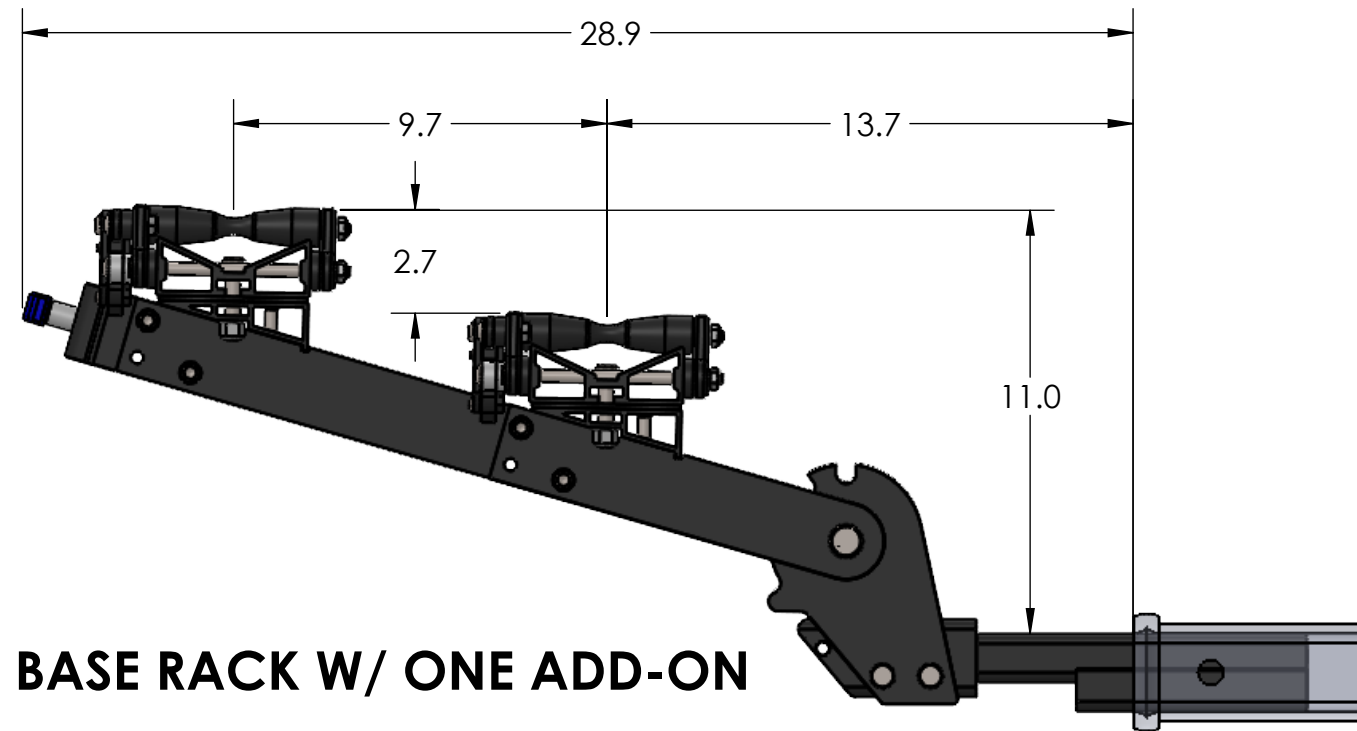

1.25" EQUIP'D SINGLE

STORAGE POSITION

RIDE POSITION

DOWN POSITION

OVERALL WIDTH

1.25" EQUIP'D SINGLE - STORAGE POSITION

BASE RACK

BASE RACK W/ ONE ADD-ON

BASE RACK W/ TWO ADD-ONS

1.25" EQUIP'D SINGLE - RIDE POSITION

1.25" EQUIP'D SINGLE - DOWN POSITION

BASE RACK W/ ONE ADD-ON

BASE RACK

BASE RACK W/ TWO ADD-ONS

2.00" EQUIP'D SINGLE

OVERALL WIDTH

2.00" EQUIP'D SINGLE - STORAGE POSITION

BASE RACK

BASE RACK W/ ONE ADD-ON

BASE RACK W/ TWO ADD-ONS

2.00" EQUIP'D SINGLE - RIDE POSITION

BASE RACK W/ ONE ADD-ON

BASE RACK

BASE RACK W/ TWO ADD-ONS

2.00" EQUIP'D SINGLE - DOWN POSITION

BASE RACK W/ ONE ADD-ON

BASE RACK

BASE RACK W/ TWO ADD-ONS

2.00" EQUIP'D DOUBLE

STORAGE POSITION

RIDE POSITION

DOWN POSITION