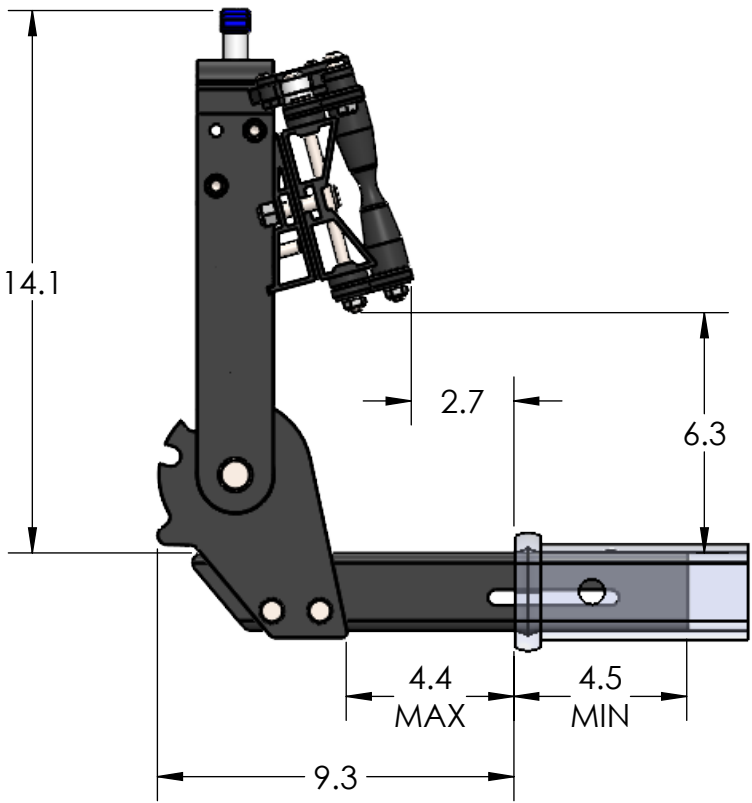

1.25" EQUIP'D SINGLE

STORAGE POSITION

RIDE POSITION

DOWN POSITION

OVERALL WIDTH

1.25" EQUIP'D SINGLE - STORAGE POSITION

BASE RACK

BASE RACK W/ ONE ADD-ON

BASE RACK W/ TWO ADD-ONS

1.25" EQUIP'D SINGLE - RIDE POSITION

1.25" EQUIP'D SINGLE - DOWN POSITION

BASE RACK W/ ONE ADD-ON

BASE RACK

BASE RACK W/ TWO ADD-ONS

2.00" EQUIP'D SINGLE

OVERALL WIDTH

2.00" EQUIP'D SINGLE - STORAGE POSITION

BASE RACK

BASE RACK W/ ONE ADD-ON

BASE RACK W/ TWO ADD-ONS

2.00" EQUIP'D SINGLE - RIDE POSITION

BASE RACK W/ ONE ADD-ON

BASE RACK

BASE RACK W/ TWO ADD-ONS

2.00" EQUIP'D SINGLE - DOWN POSITION

BASE RACK W/ ONE ADD-ON

BASE RACK

BASE RACK W/ TWO ADD-ONS

2.00" EQUIP'D DOUBLE

STORAGE POSITION

RIDE POSITION

DOWN POSITION