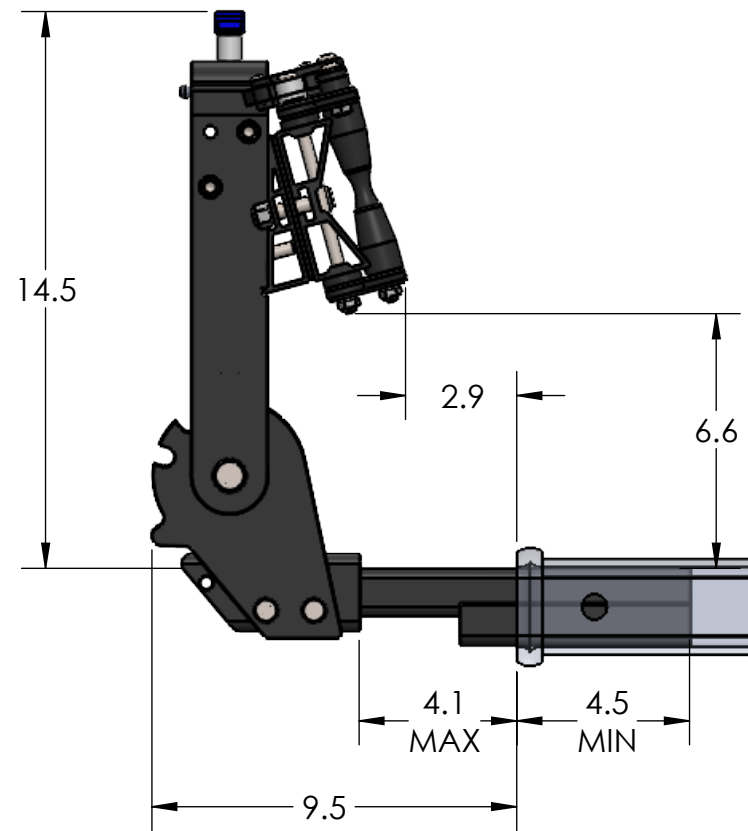

1.25" EQUIP'D SINGLE

STORAGE POSITION

RIDE POSITION

DOWN POSITION

OVERALL WIDTH

1.25" EQUIP'D SINGLE - STORAGE POSITION

BASE RACK

BASE RACK W/ ONE ADD-ON

BASE RACK W/ TWO ADD-ONS

1.25" EQUIP'D SINGLE - RIDE POSITION

1.25" EQUIP'D SINGLE - DOWN POSITION

BASE RACK W/ ONE ADD-ON

BASE RACK

BASE RACK W/ TWO ADD-ONS

2.00" EQUIP'D SINGLE

OVERALL WIDTH

2.00" EQUIP'D SINGLE - STORAGE POSITION

BASE RACK

BASE RACK W/ ONE ADD-ON

BASE RACK W/ TWO ADD-ONS

2.00" EQUIP'D SINGLE - RIDE POSITION

BASE RACK W/ ONE ADD-ON

BASE RACK

BASE RACK W/ TWO ADD-ONS

OVERALL WIDTH

2.00" EQUIP'D DOUBLE - STORAGE POSITION

BASE RACK

BASE RACK W/ ONE ADD-ON

BASE RACK W/ TWO ADD-ONS

2.00" EQUIP'D DOUBLE - RIDE POSITION

BASE RACK W/ ONE ADD-ON

BASE RACK