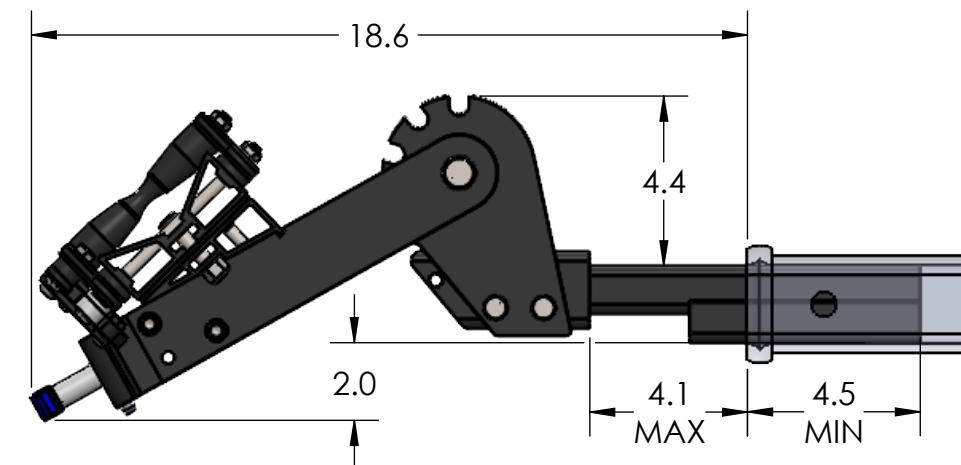

1.25" EQUIP'D SINGLE

STORAGE POSITION

RIDE POSITION

DOWN POSITION

OVERALL WIDTH

1.25" EQUIP'D SINGLE - STORAGE POSITION

BASE RACK

BASE RACK W/ ONE ADD-ON

BASE RACK W/ TWO ADD-ONS

1.25" EQUIP'D SINGLE - RIDE POSITION

1.25" EQUIP'D SINGLE - DOWN POSITION

BASE RACK W/ ONE ADD-ON

BASE RACK

BASE RACK W/ TWO ADD-ONS

2.00" EQUIP'D SINGLE

OVERALL WIDTH

2.00" EQUIP'D SINGLE - STORAGE POSITION

BASE RACK

BASE RACK W/ ONE ADD-ON

BASE RACK W/ TWO ADD-ONS

2.00" EQUIP'D SINGLE - RIDE POSITION

BASE RACK W/ ONE ADD-ON

BASE RACK

BASE RACK W/ TWO ADD-ONS

2.00" EQUIP'D SINGLE - DOWN POSITION

BASE RACK W/ ONE ADD-ON

BASE RACK

BASE RACK W/ TWO ADD-ONS

2.00" EQUIP'D DOUBLE

STORAGE POSITION

RIDE POSITION

DOWN POSITION